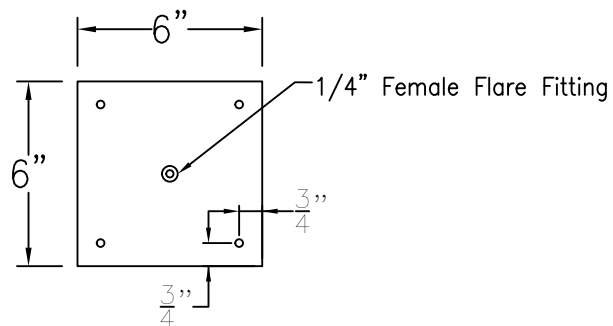

TRINITY SMALL CEILING FULL YOKE

Shortest Height 29 $\frac{3}{4}$ "

Front View

Side View

Ceiling Mount

Lights are hand crafted
Dimensions may vary by 1/4"