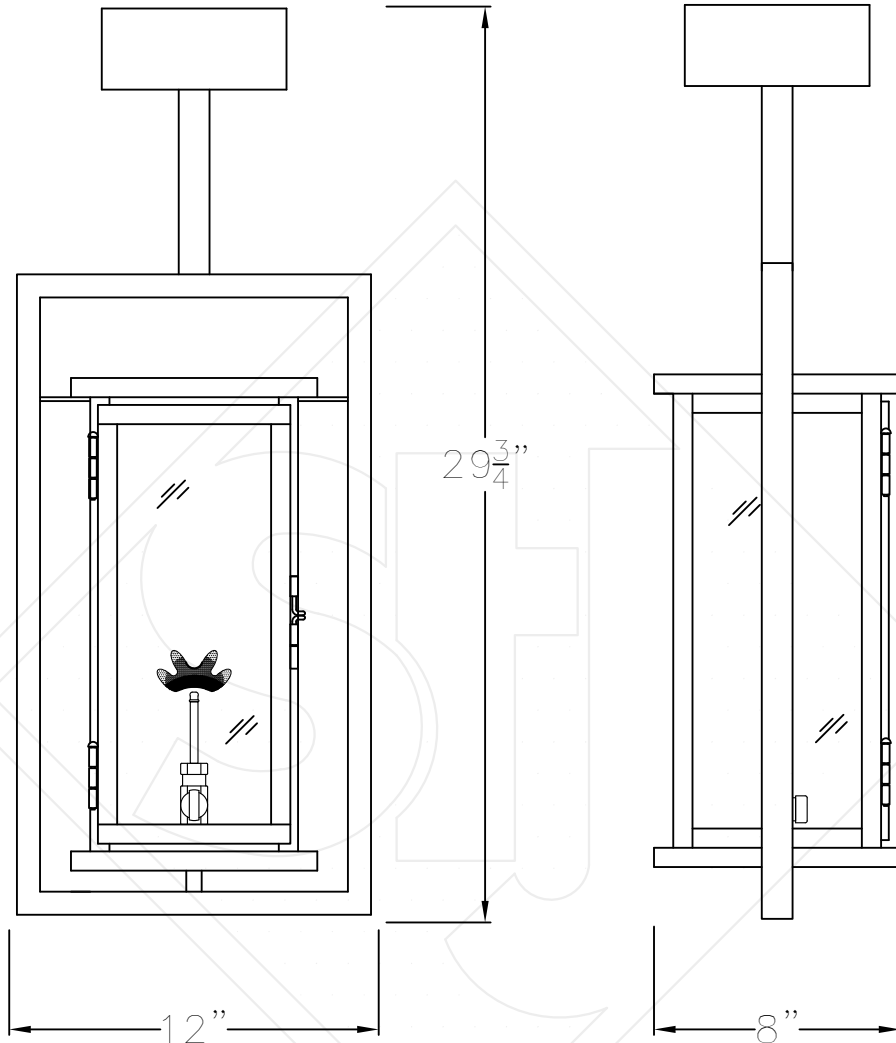

TRINITY SMALL CEILING FULL YOKE

Shortest Height 29 $\frac{3}{4}$ "

Front View

Side View

Ceiling Mount

Lights are hand crafted
Dimensions may vary by 1/4"