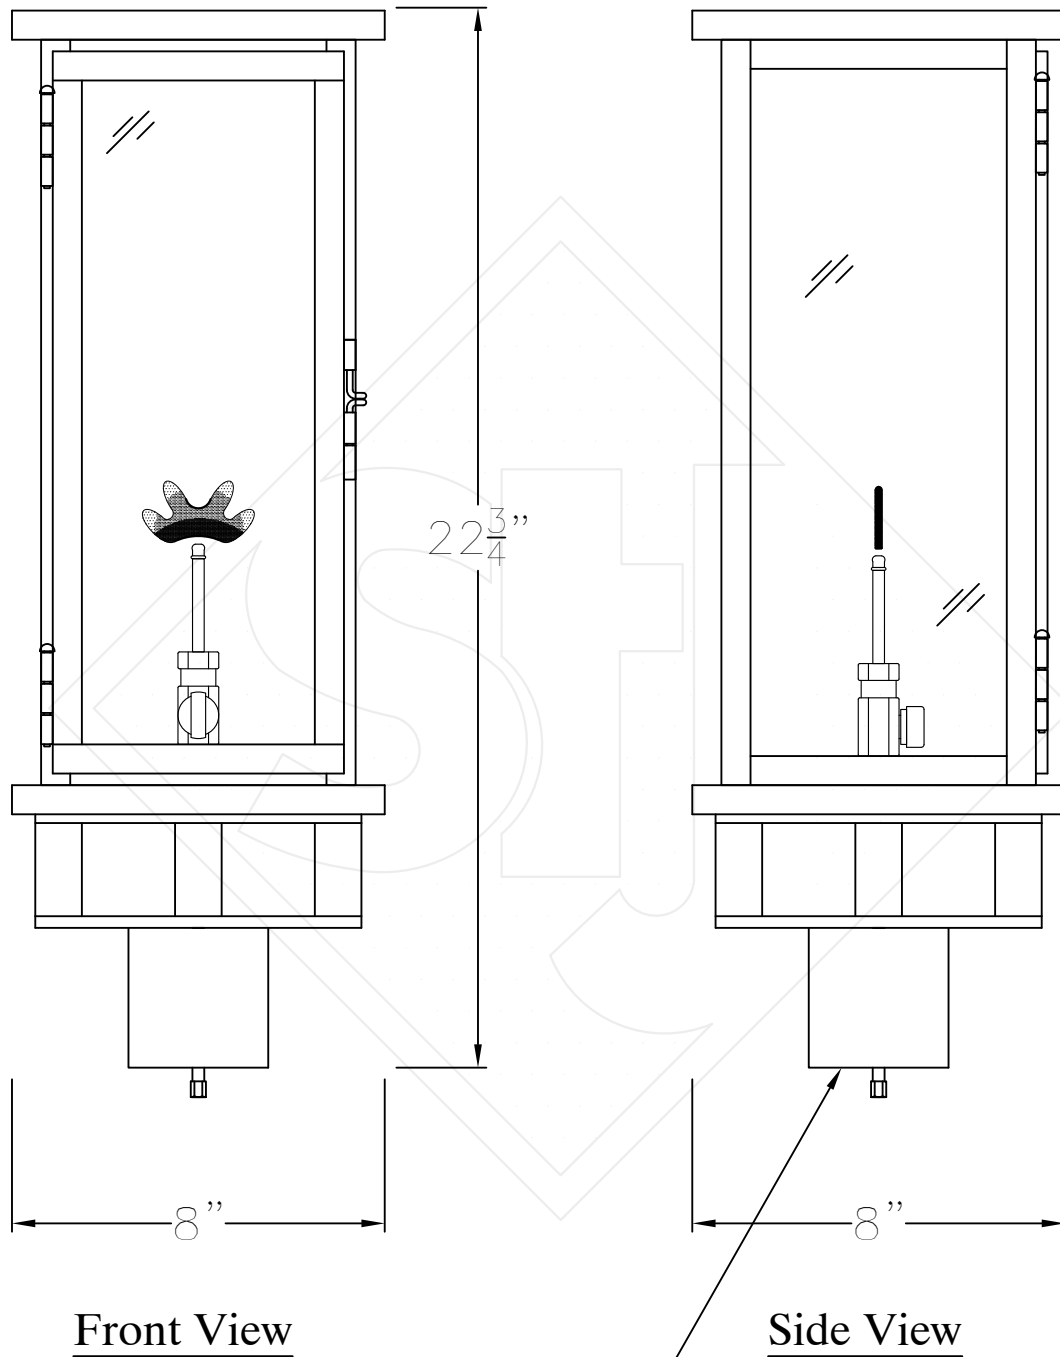

TRINITY SMALL STEEL POST MOUNT

Fits over 3" post
1/4" Female Flare
Fitting

Lights are hand crafted
Dimensions may vary by
1/4"