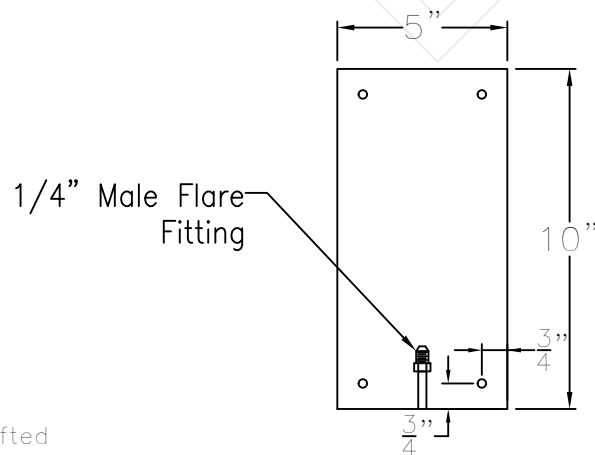

TRINITY SMALL WALL MOUNT

Front View

Side View

Backplate

Lights are hand crafted
Dimensions may vary by
1/4"