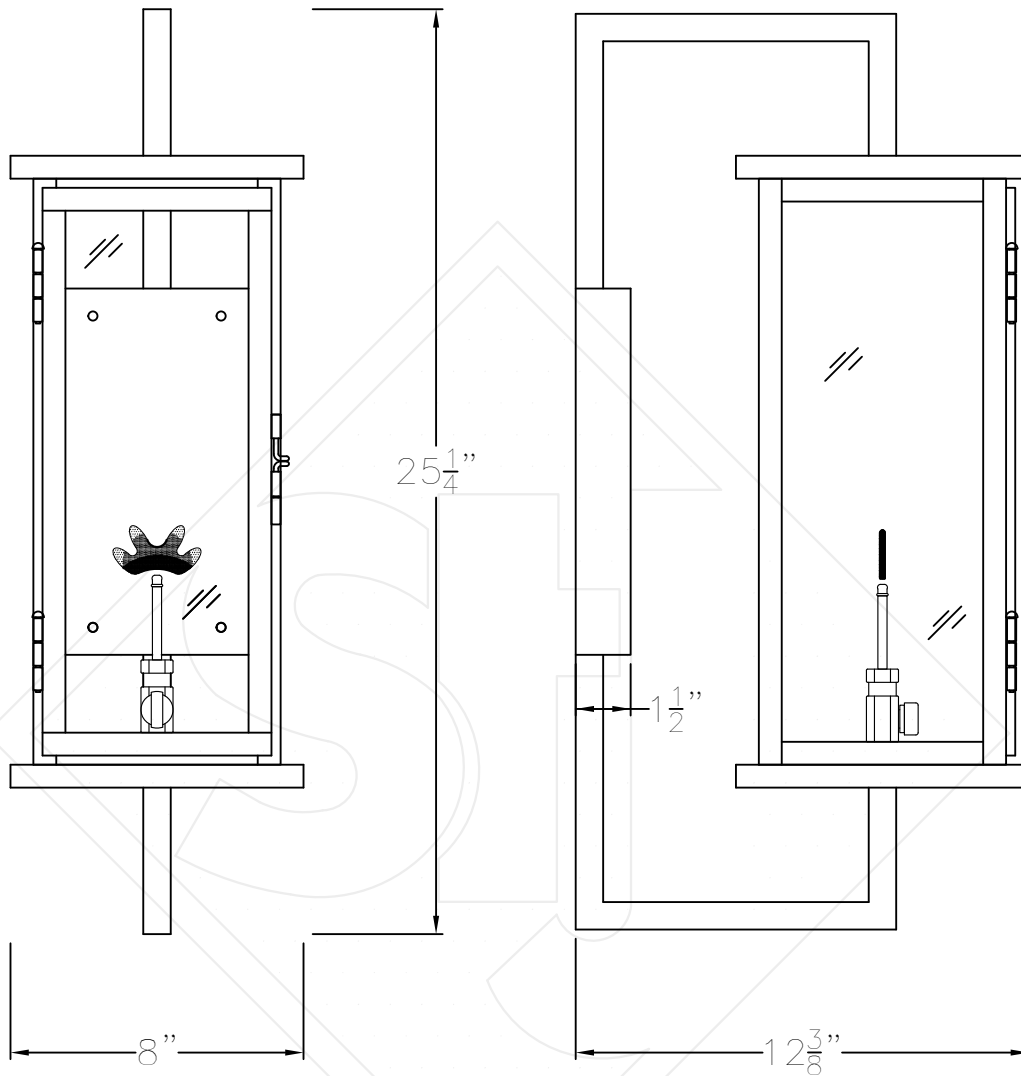

TRINITY SMALL WALL MOUNT

Front View

Side View

Backplate

Lights are hand crafted
Dimensions may vary by
1/4"