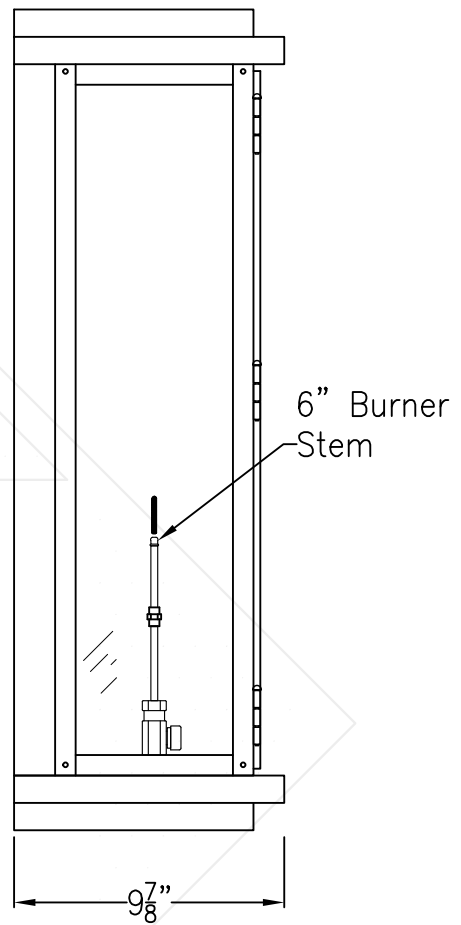

WINNIPEG LARGE COPPER WALL BRACKET

Front View

Side View

Backplate

Lights are hand crafted
Dimensions may vary by 1/4"