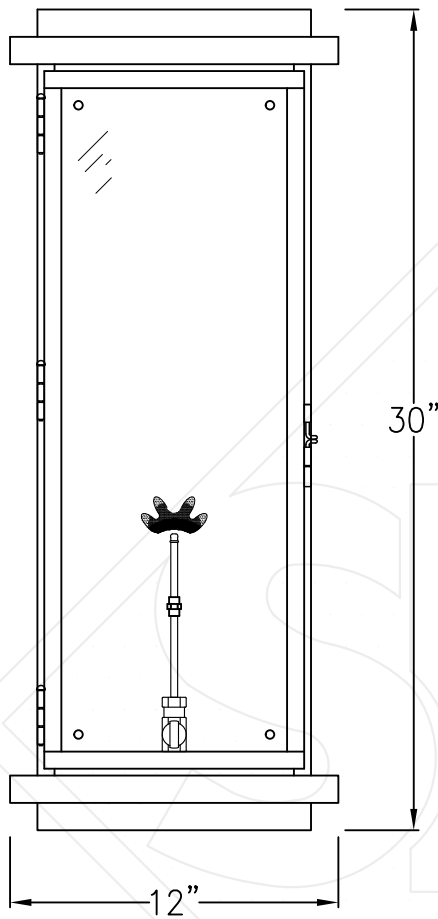

WINNIPEG LARGE COPPER WALL BRACKET

Front View

Side View

Backplate

Lights are hand crafted
Dimensions may vary by 1/4"