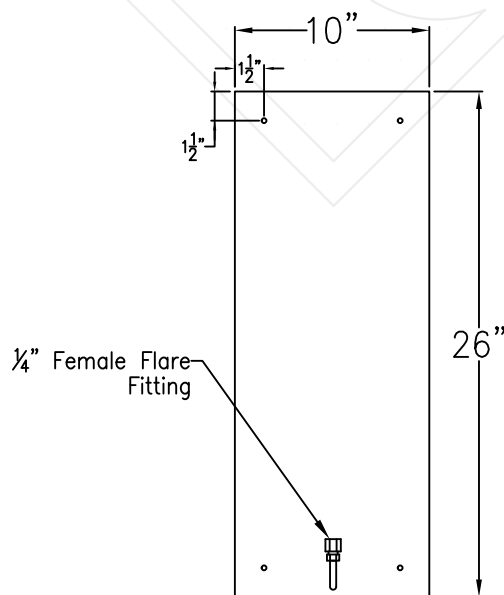

WINNIPEG LARGE COPPER WALL BRACKET

Front View

Side View

Backplate

Lights are hand crafted
Dimensions may vary by 1/4"