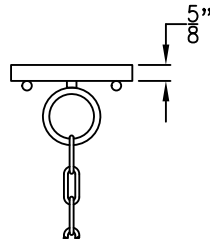

# WINNIPEG LARGE CHAIN HUNG PENDANT

Comes standard w/ 6'  
of chain

Front View

Ceiling Canopy

Lights are hand crafted  
Dimensions may vary by 1/4"