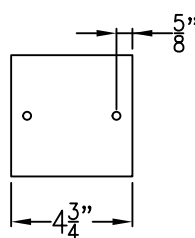

# WINNIPEG LARGE CHAIN HUNG PENDANT

Comes standard w/ 6'  
of chain

Front View

Ceiling Canopy

Lights are hand crafted  
Dimensions may vary by 1/4"