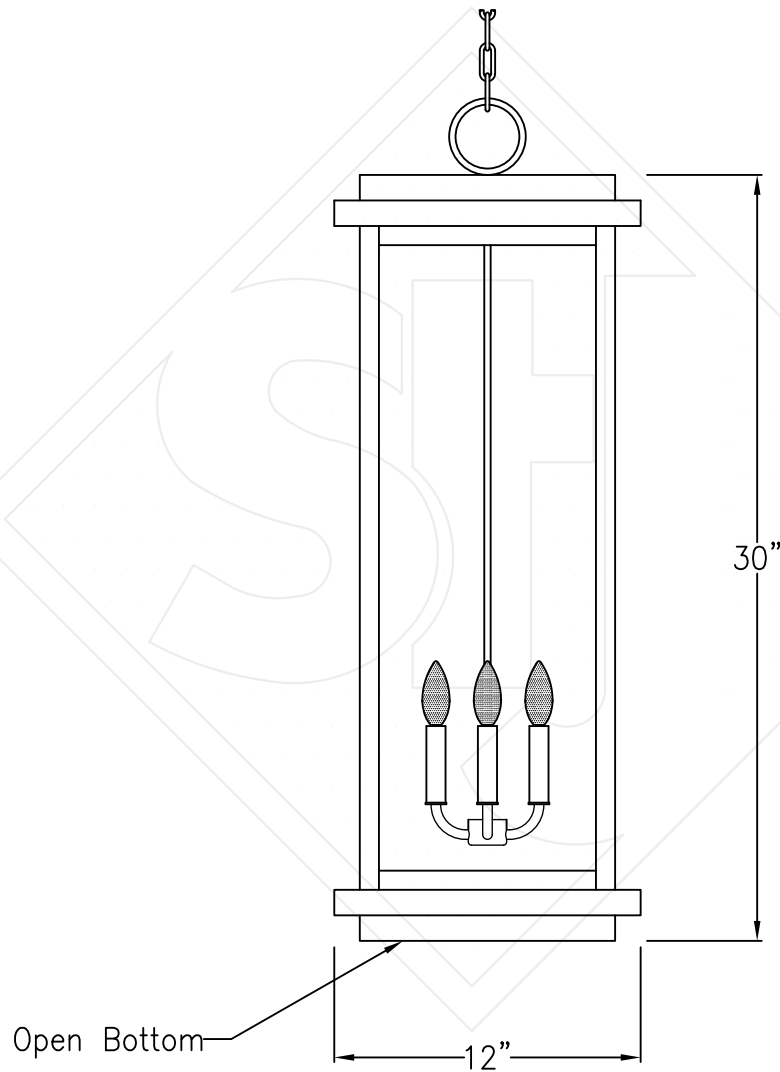

# WINNIPEG LARGE CHAIN HUNG PENDANT

Comes standard w/ 6'  
of chain

Front View

Ceiling Canopy

Lights are hand crafted  
Dimensions may vary by 1/4"