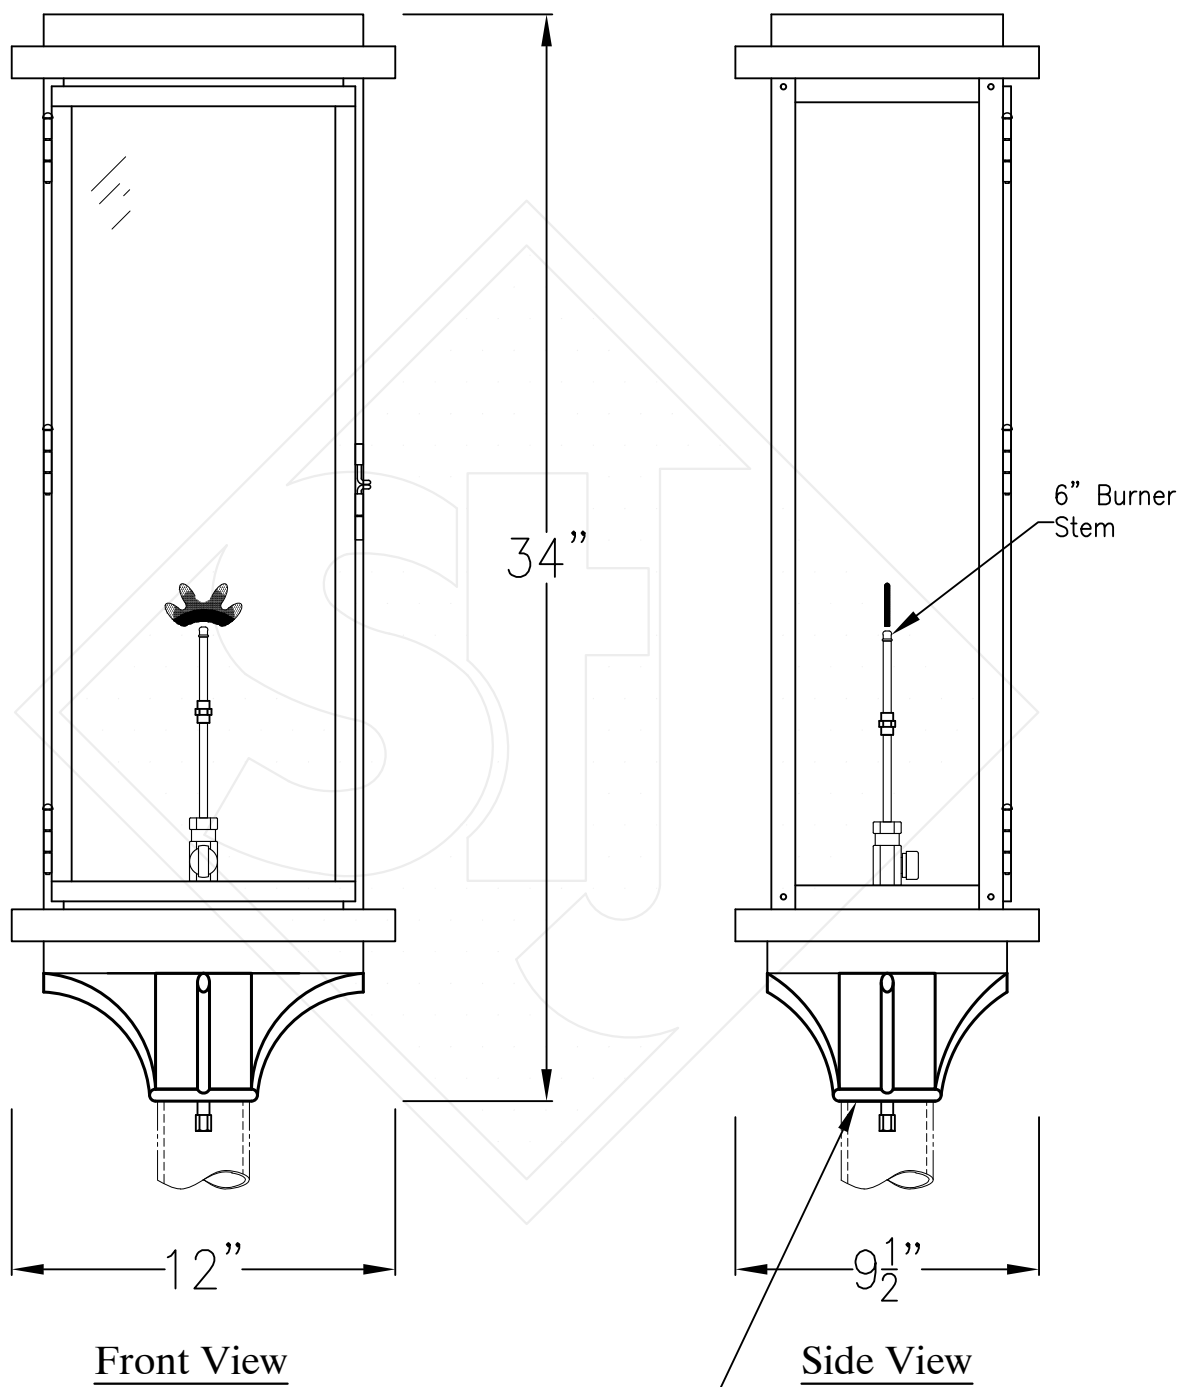

# WINNIPEG LARGE COPPER POST MOUNT

Fits over 3" post  
1/4" Female Flare Fitting

Lights are hand crafted  
Dimensions may vary by 1/4"