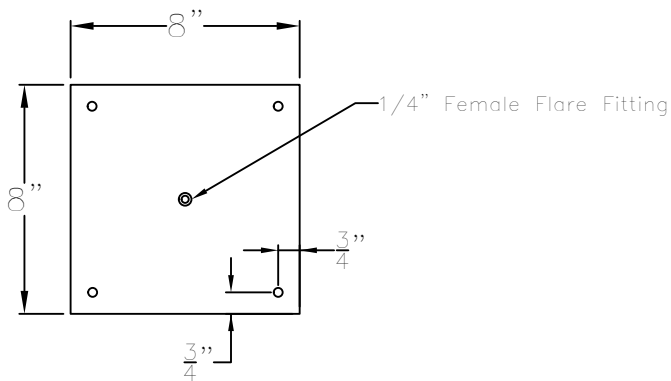

# WINNIPEG MEDIUM CEILING FULL YOKE

Shortest Height 37"

Front View

Side View

Ceiling Mount

Lights are hand crafted  
Dimensions may vary by  
1/4"