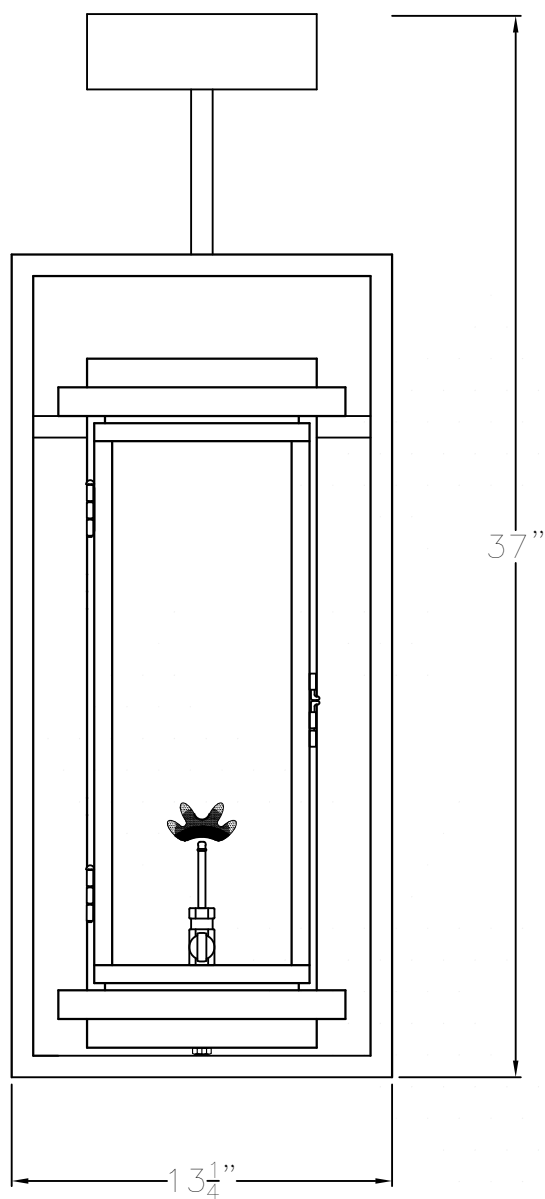

# WINNIPEG MEDIUM CEILING FULL YOKE

Shortest Height 37"

Front View

Side View

Ceiling Mount

Lights are hand crafted  
Dimensions may vary by  
1/4"