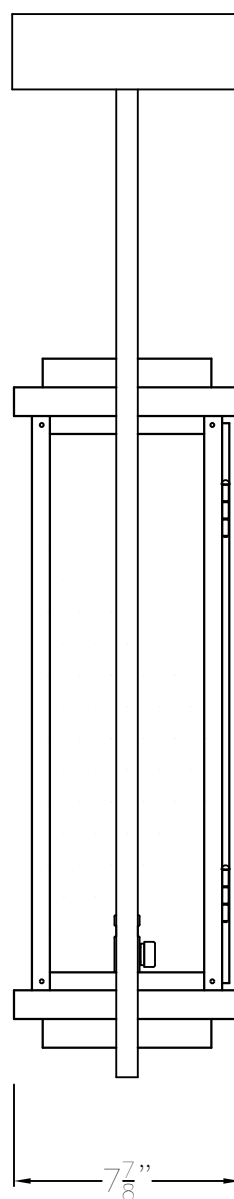

# WINNIPEG MEDIUM CEILING FULL YOKE

Shortest Height 37"

Front View

Side View

Ceiling Mount

Lights are hand crafted  
Dimensions may vary by  
1/4"