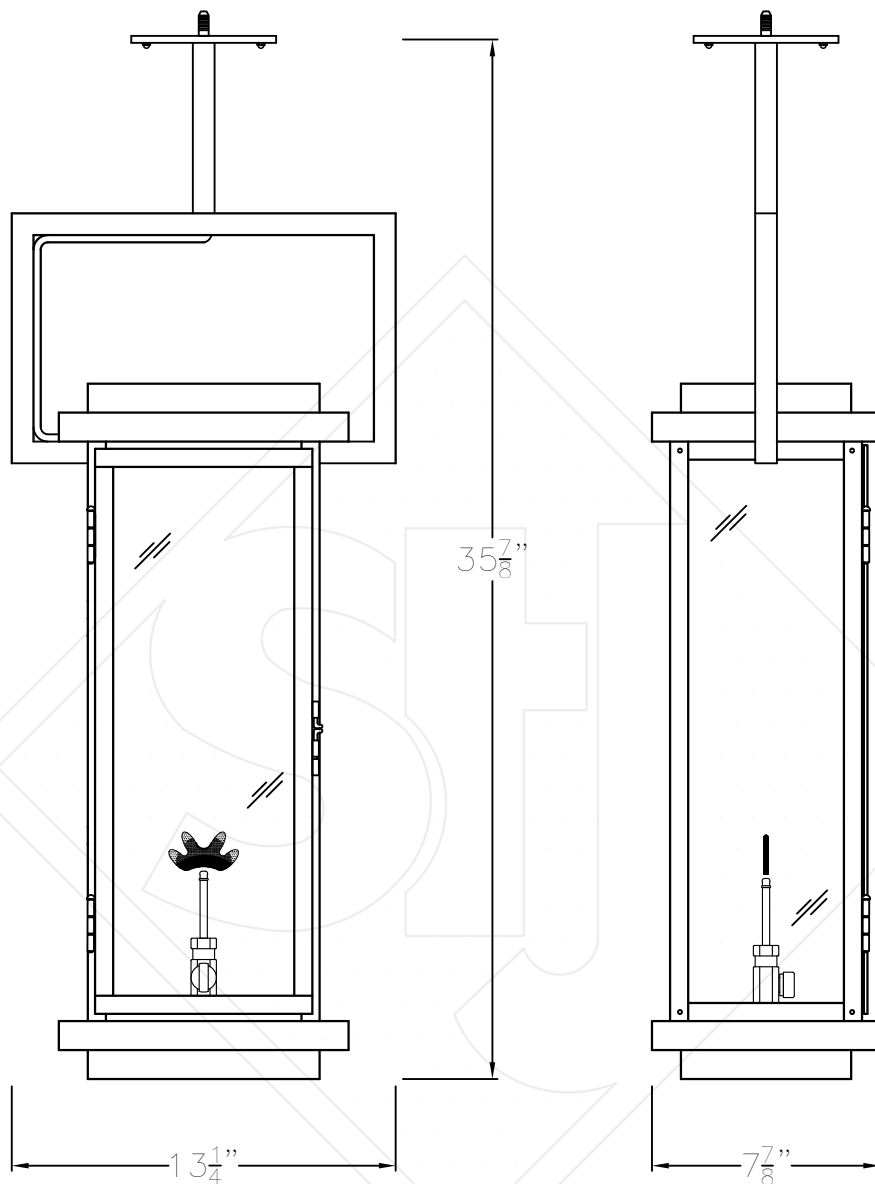

WINNIPEG MEDIUM CEILING HALF YOKE

Shortest Height 36"

Front View

Side View

Ceiling Mount

Lights are hand crafted
Dimensions may vary by
 $\frac{1}{4}$ "