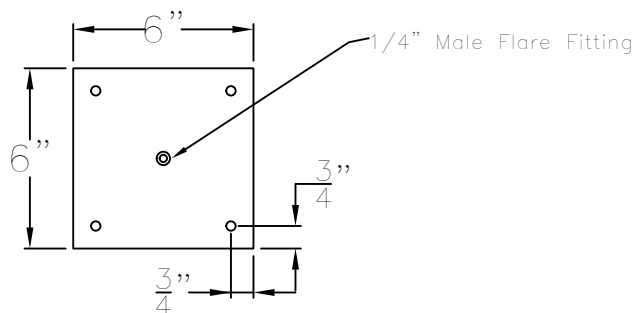

WINNIPEG MEDIUM CEILING HALF YOKE

Shortest Height 36"

Front View

Side View

Ceiling Mount

Lights are hand crafted
Dimensions may vary by
 $\frac{1}{4}$ "