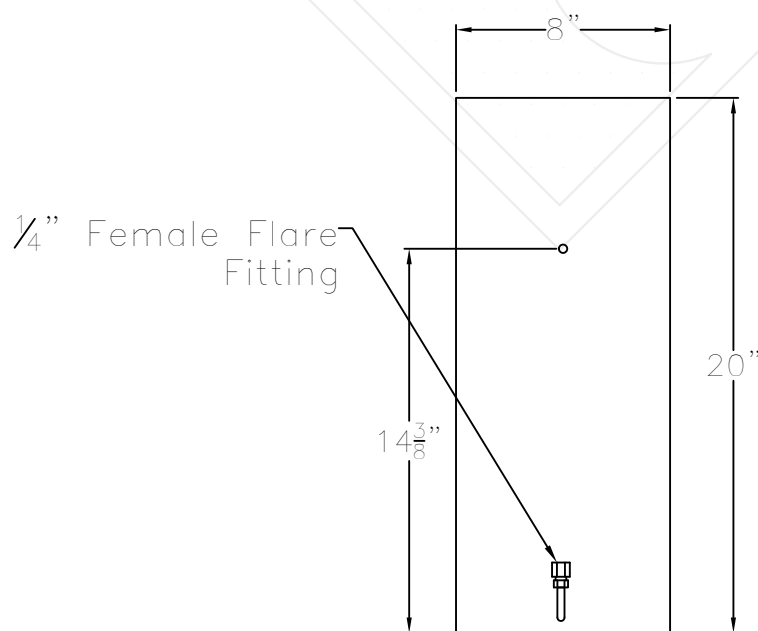

# WINNIPEG MEDIUM COPPER WALL BRACKET

Front View

Side View

Backplate

Lights are hand crafted  
Dimensions may vary by  
1/4"