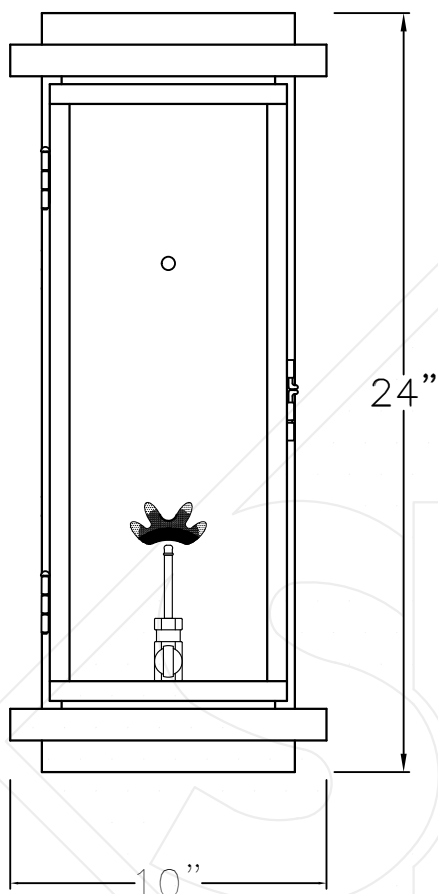

# WINNIPEG MEDIUM COPPER WALL BRACKET

Front View

Side View

Backplate

Lights are hand crafted  
Dimensions may vary by  
1/4"