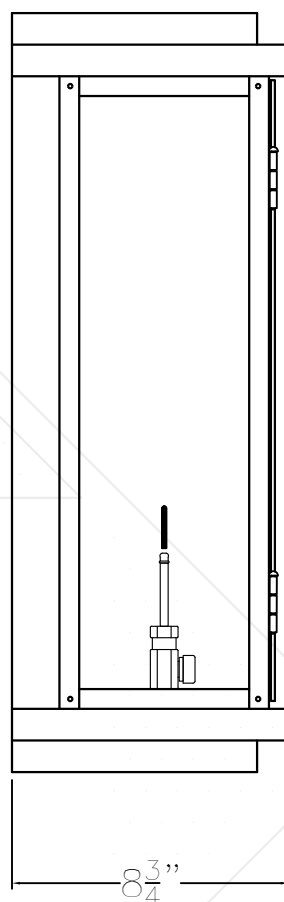

# WINNIPEG MEDIUM COPPER WALL BRACKET

Front View

Side View

Backplate

Lights are hand crafted  
Dimensions may vary by  
1/4"