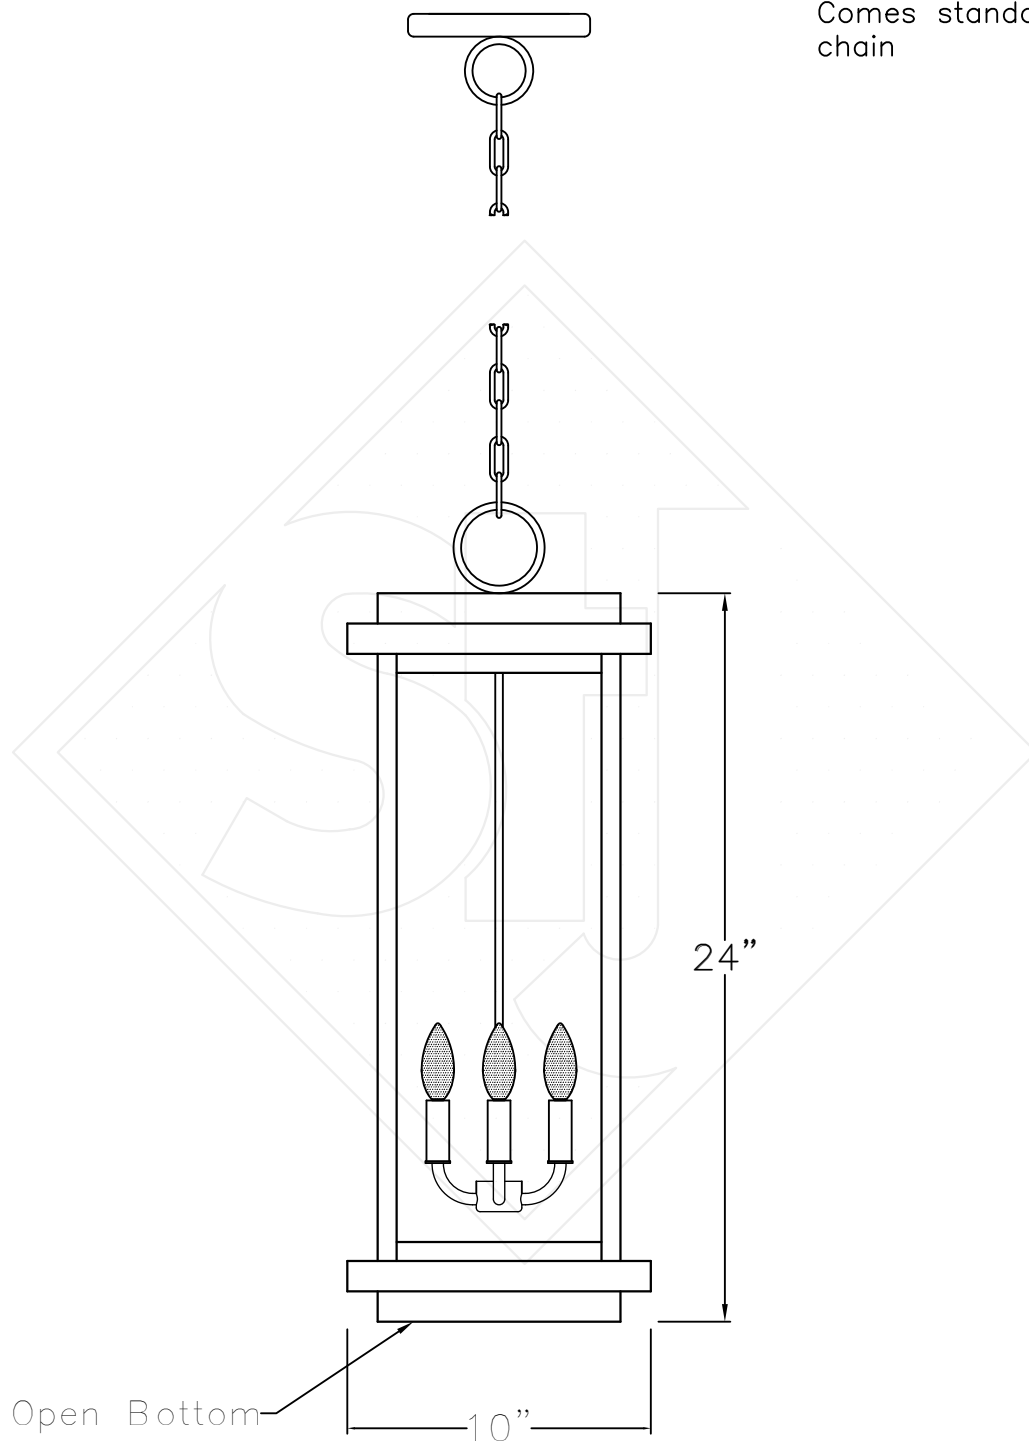

WINNIPEG MEDIUM CHAIN HUNG PENDANT

Comes standard w/ 6' of chain

Front View

Lights are hand crafted
Dimensions may vary by
1/4"