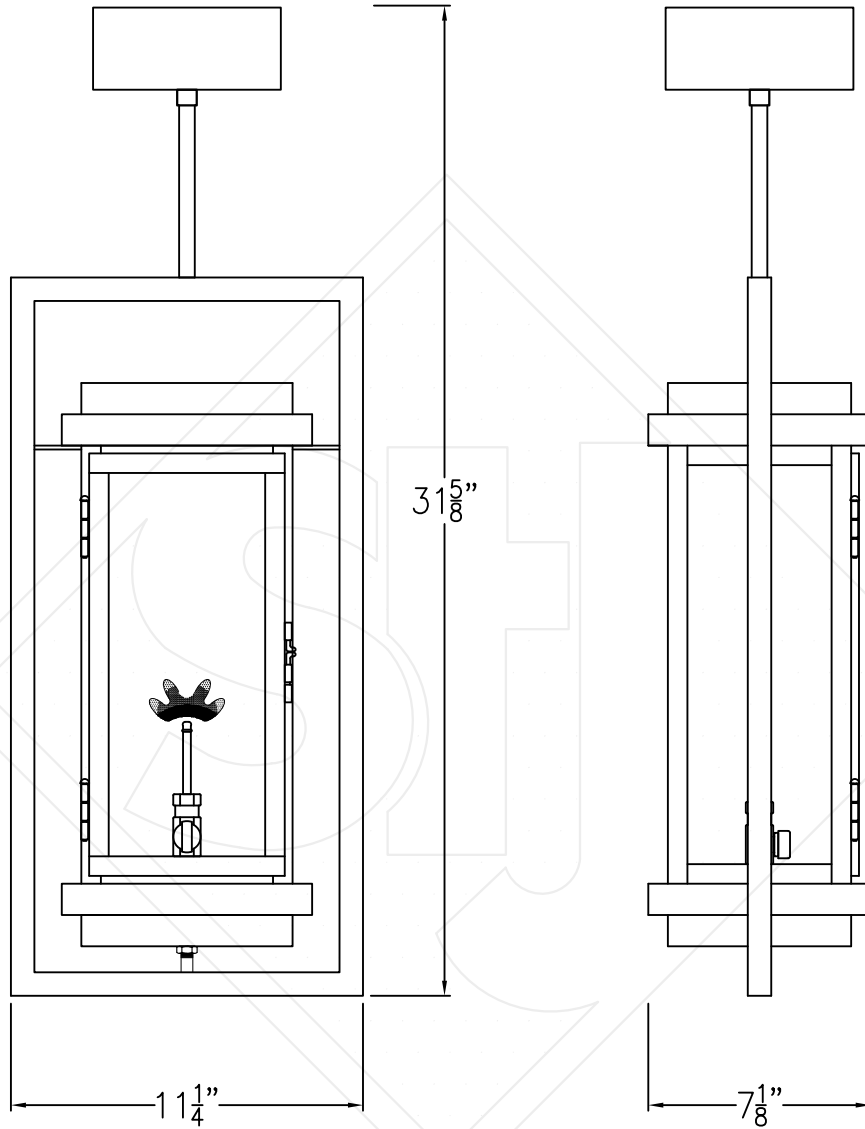

WINNIPEG SMALL CEILING FULL YOKE

Shortest Height 31 $\frac{5}{8}$ "

Front View

Side View

Ceiling Mount

Lights are hand crafted
Dimensions may vary by 1/4"