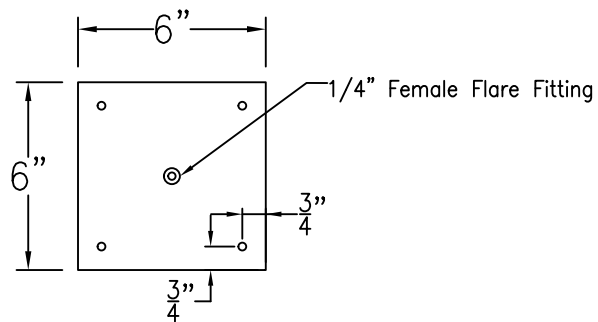

WINNIPEG SMALL CEILING FULL YOKE

Shortest Height 31 $\frac{5}{8}$ "

Front View

Side View

Ceiling Mount

Lights are hand crafted
Dimensions may vary by 1/4"