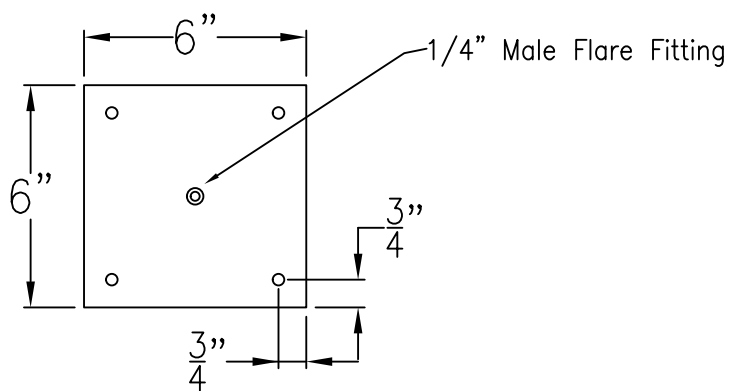

WINNIPEG SMALL CEILING HALF YOKE

Shortest Height 30"

Front View

Side View

Ceiling Mount

Lights are hand crafted
Dimensions may vary by 1/4"