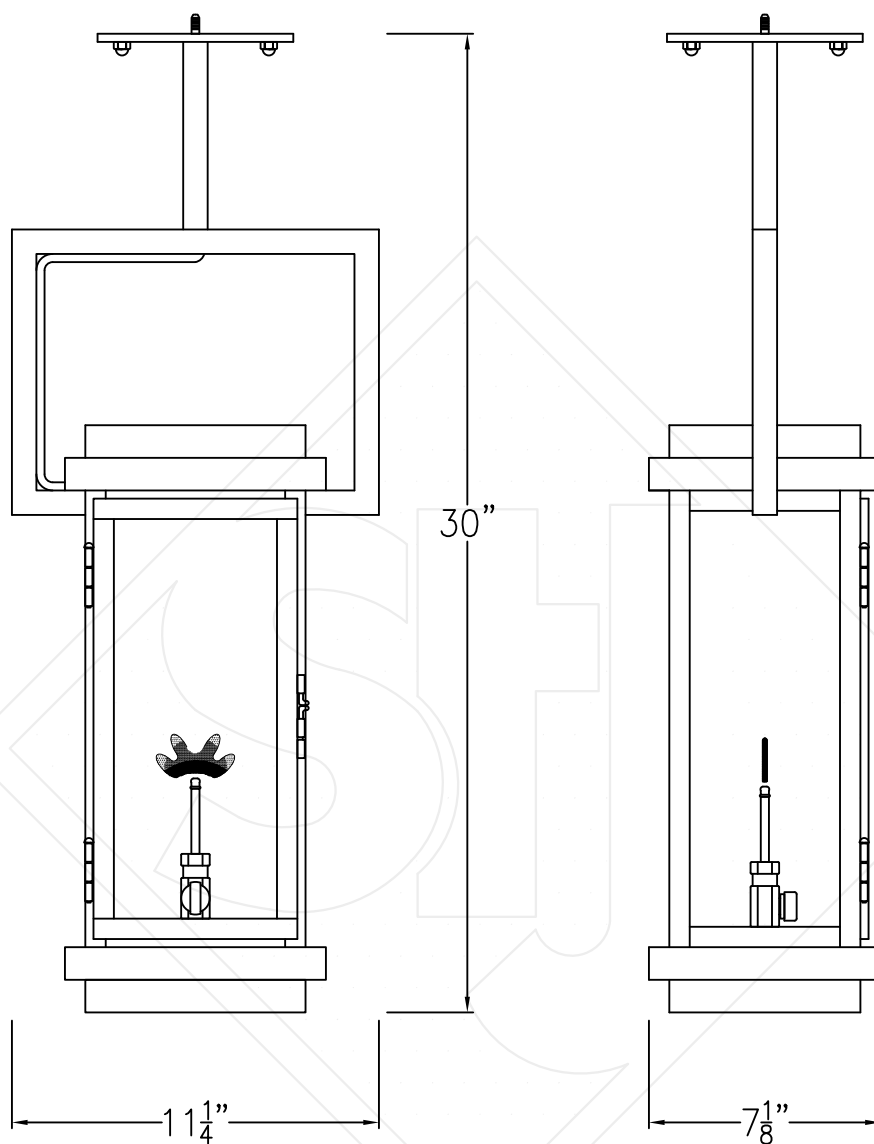

WINNIPEG SMALL CEILING HALF YOKE

Shortest Height 30"

Front View

Side View

Ceiling Mount

Lights are hand crafted
Dimensions may vary by 1/4"