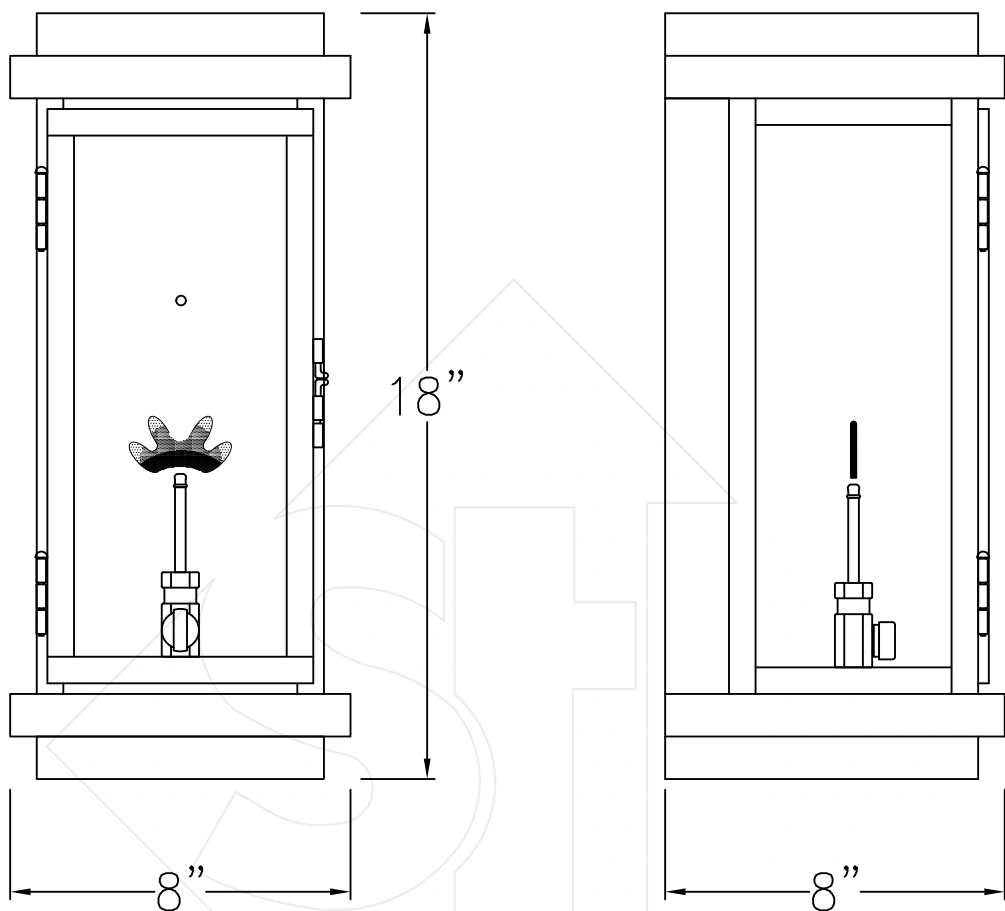

WINNIPEG SMALL COPPER WALL BRACKET

Front View

Side View

Backplate

Lights are hand crafted
Dimensions may vary by 1/4"