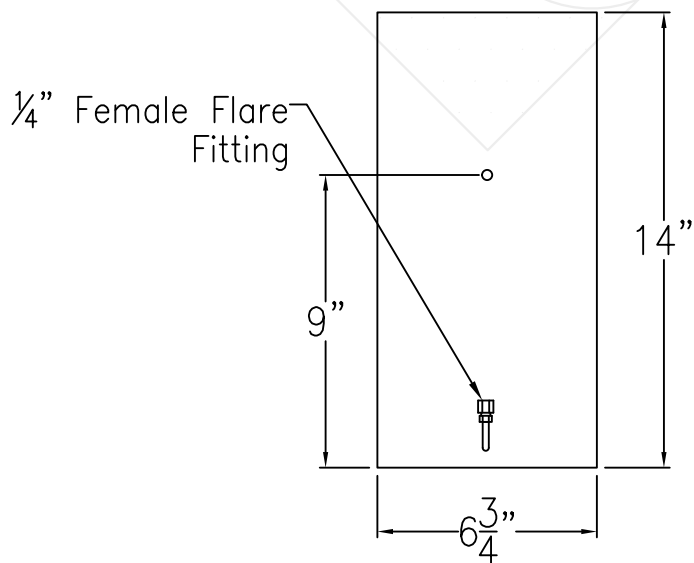

WINNIPEG SMALL COPPER WALL BRACKET

Front View

Side View

Backplate

Lights are hand crafted
Dimensions may vary by 1/4"