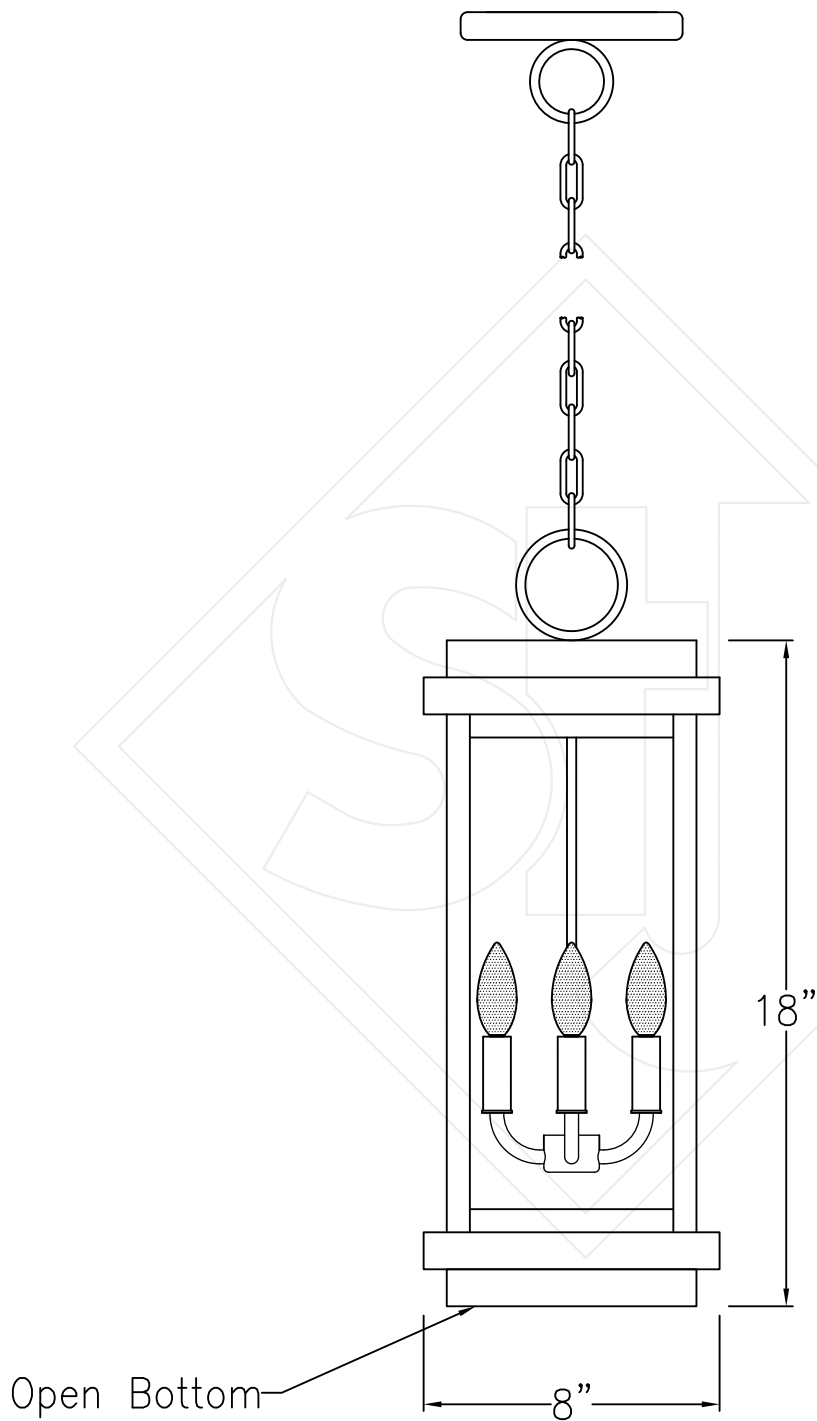

WINNIPEG SMALL CHAIN HUNG PENDANT

Comes standard w/ 6'
of chain

Front View

Lights are hand crafted
Dimensions may vary by 1/4"