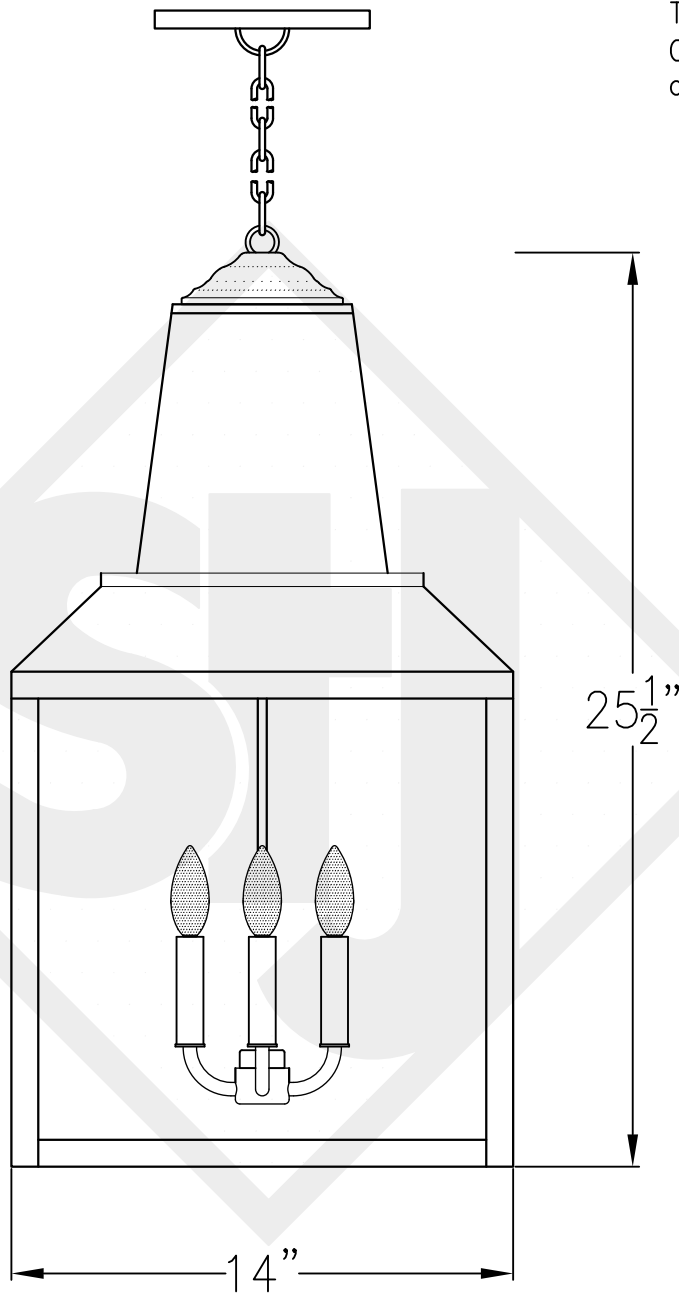

# WINNSBORO MEDIUM

Triple Candelabra  
Comes standard w/ 6'  
of chain

Front View

Lights are hand crafted  
Dimensions may vary by 1/4"

Winnsboro Medium	
 St. James LIGHTING	
SCALE: N.T.S.	DRAFT: B. Vial
FILE: WINN	APP'D: J. Ragan
JOB: X	DATE: 9/27/17