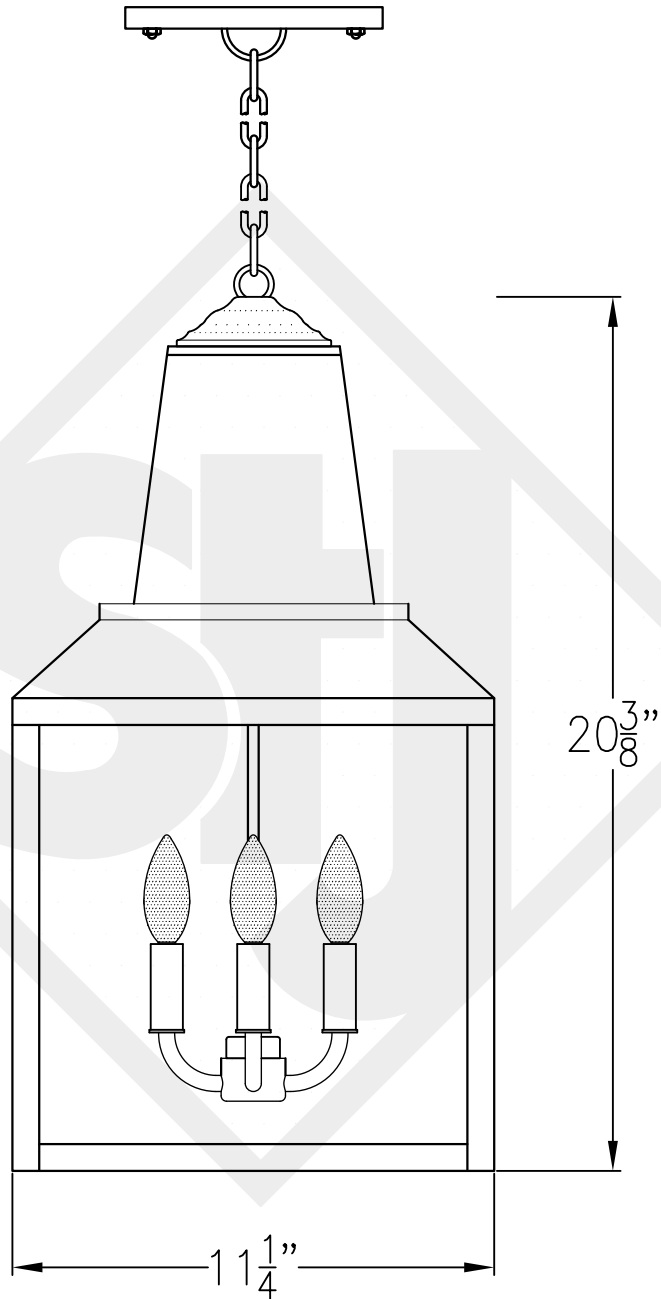

WINNSBORO SMALL

Front View

Lights are hand crafted
Dimensions may vary by 1/4"

Winnsboro Small	
 St. James LIGHTING	
SCALE: N.T.S.	DRAFT: B. Vial
FILE: WINN	APP'D: J. Ragan
JOB: X	DATE: 7/20/17