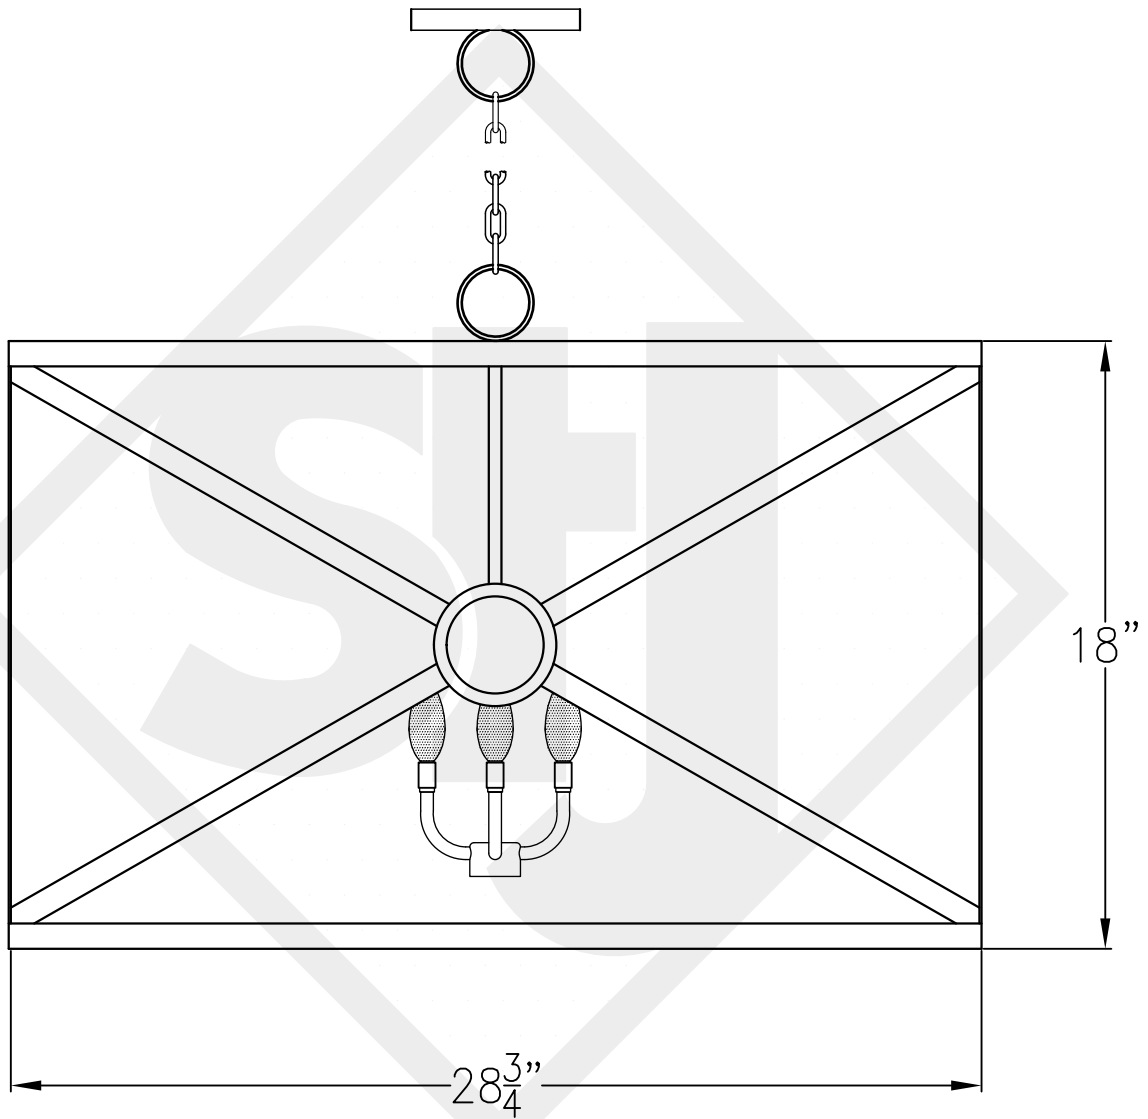

X DRUM LARGE

Triple Candelabra
Comes standard w/
6' of chain

Front View

Lights are hand crafted
Dimensions may vary by 1/4"

X Drum Large	
 St. James LIGHTING	
SCALE: N.T.S.	DRAFT: B. Vial
FILE: WINN	APP'D: J. Ragan
JOB: X	DATE: 9/27/17