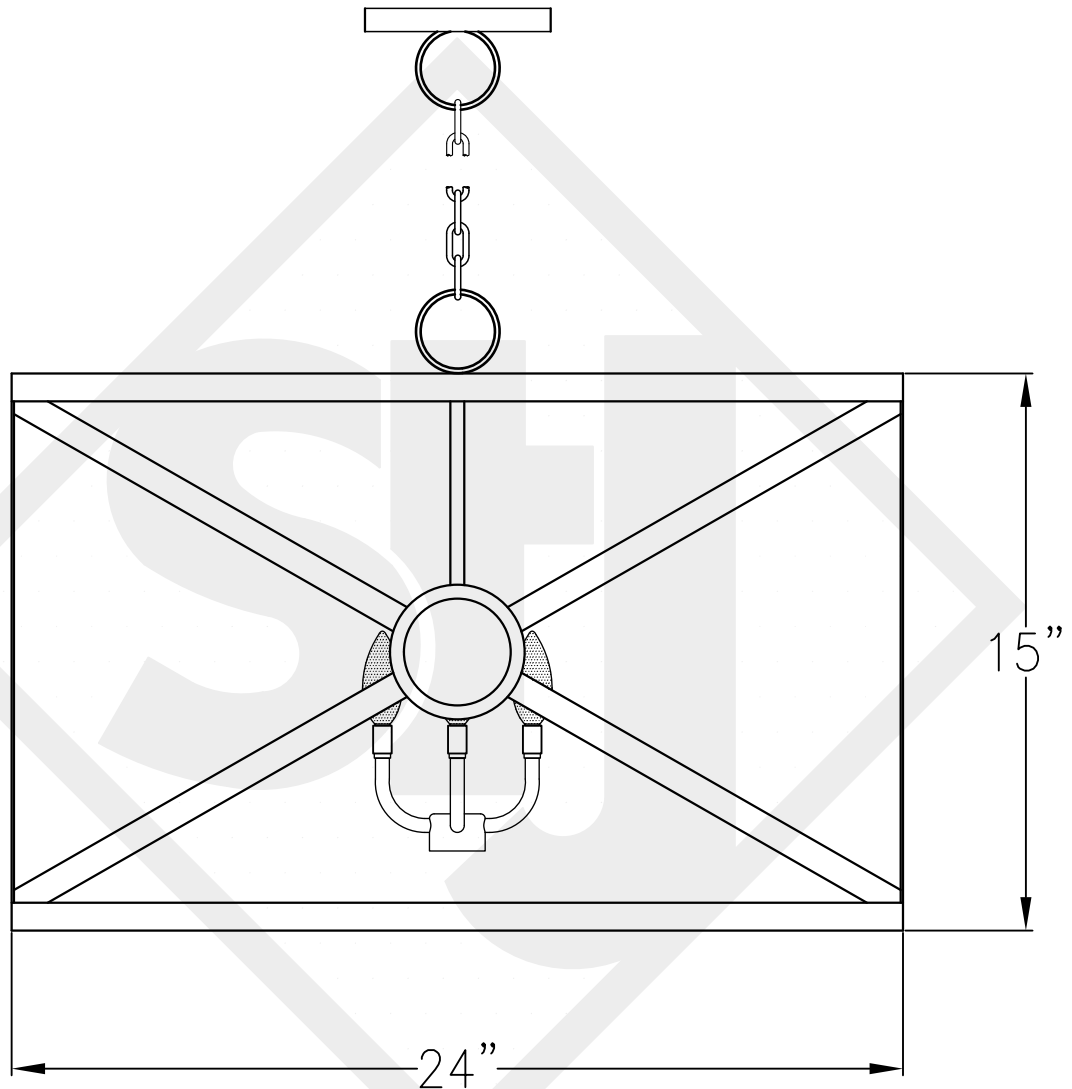

X DRUM MEDIUM

Triple Candelabra
Comes standard w/
6' of chain

Front View

Lights are hand crafted
Dimensions may vary by 1/4"

X Drum Medium	
 St. James LIGHTING	
SCALE: N.T.S.	DRAFT: B. Vial
FILE: WINN	APP'D: J. Ragan
JOB: X	DATE: 9/27/17