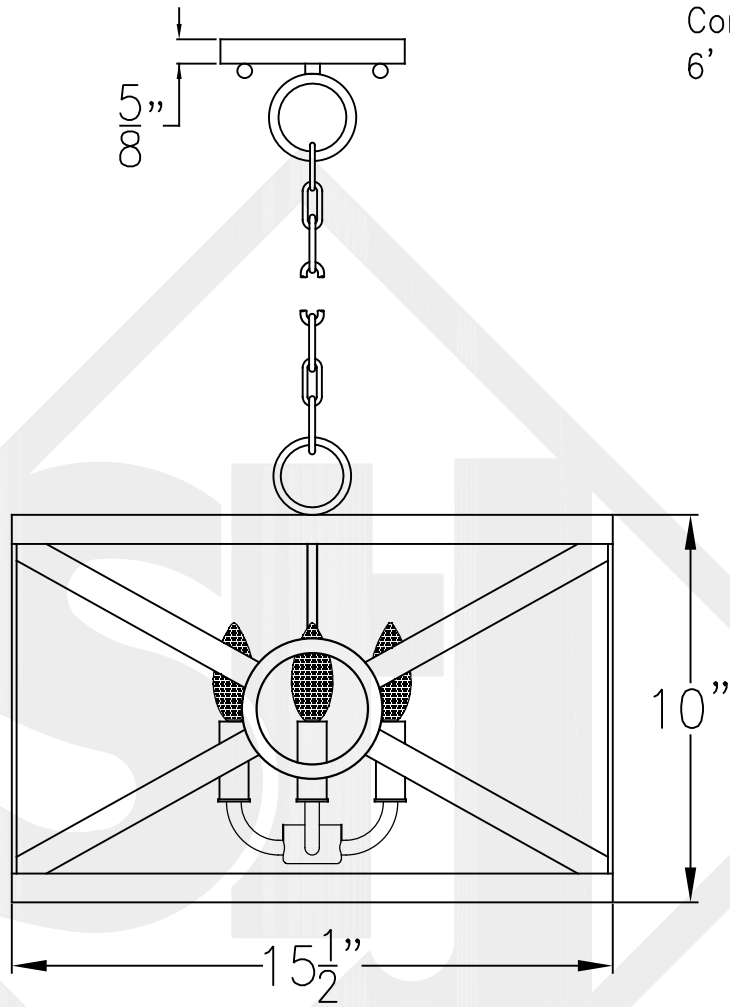

# X DRUM MINI

Triple Candelabra  
Comes standard w/  
6' of chain

Front View

Ceiling Canopy

Lights are hand crafted  
Dimensions may vary by 1/4"

X Drum Mini	
 St. James LIGHTING	
SCALE: N.T.S.	DRAFT: M. Buckley
FILE: WINN	APP'D: J. Ragan
JOB: X	DATE: 2/27/18