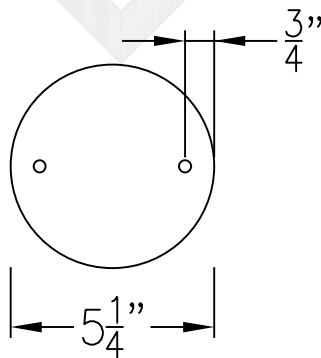

# X DRUM MINI

Triple Candelabra  
Comes standard w/  
6' of chain

Front View

Ceiling Canopy

Lights are hand crafted  
Dimensions may vary by 1/4"

X Drum Mini	
 St. James LIGHTING	
SCALE: N.T.S.	DRAFT: M. Buckley
FILE: WINN	APP'D: J. Ragan
JOB: X	DATE: 2/27/18