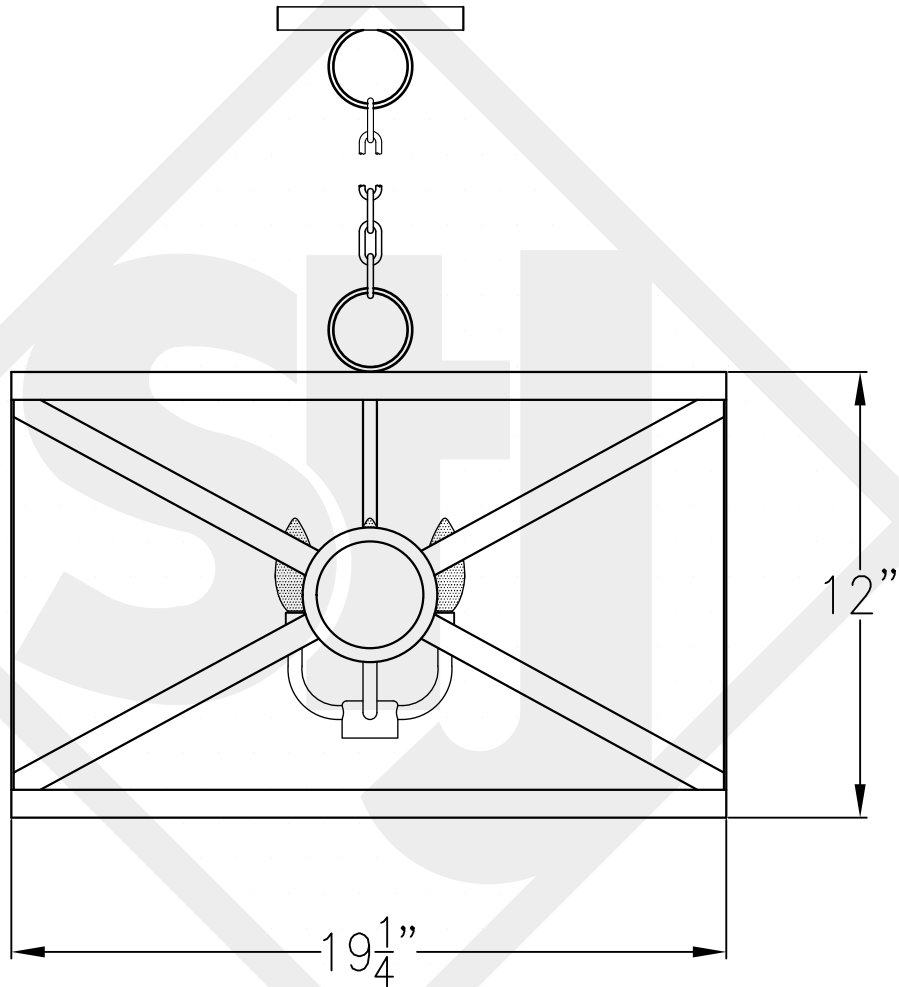

X DRUM SMALL

Triple Candelabra
Comes standard w/
6' of chain

Front View

Lights are hand crafted
Dimensions may vary by 1/4"

X Drum Small	
 St. James LIGHTING	
SCALE: N.T.S.	DRAFT: B. Vial
FILE: WINN	APP'D: J. Ragan
JOB: X	DATE: 7/20/17