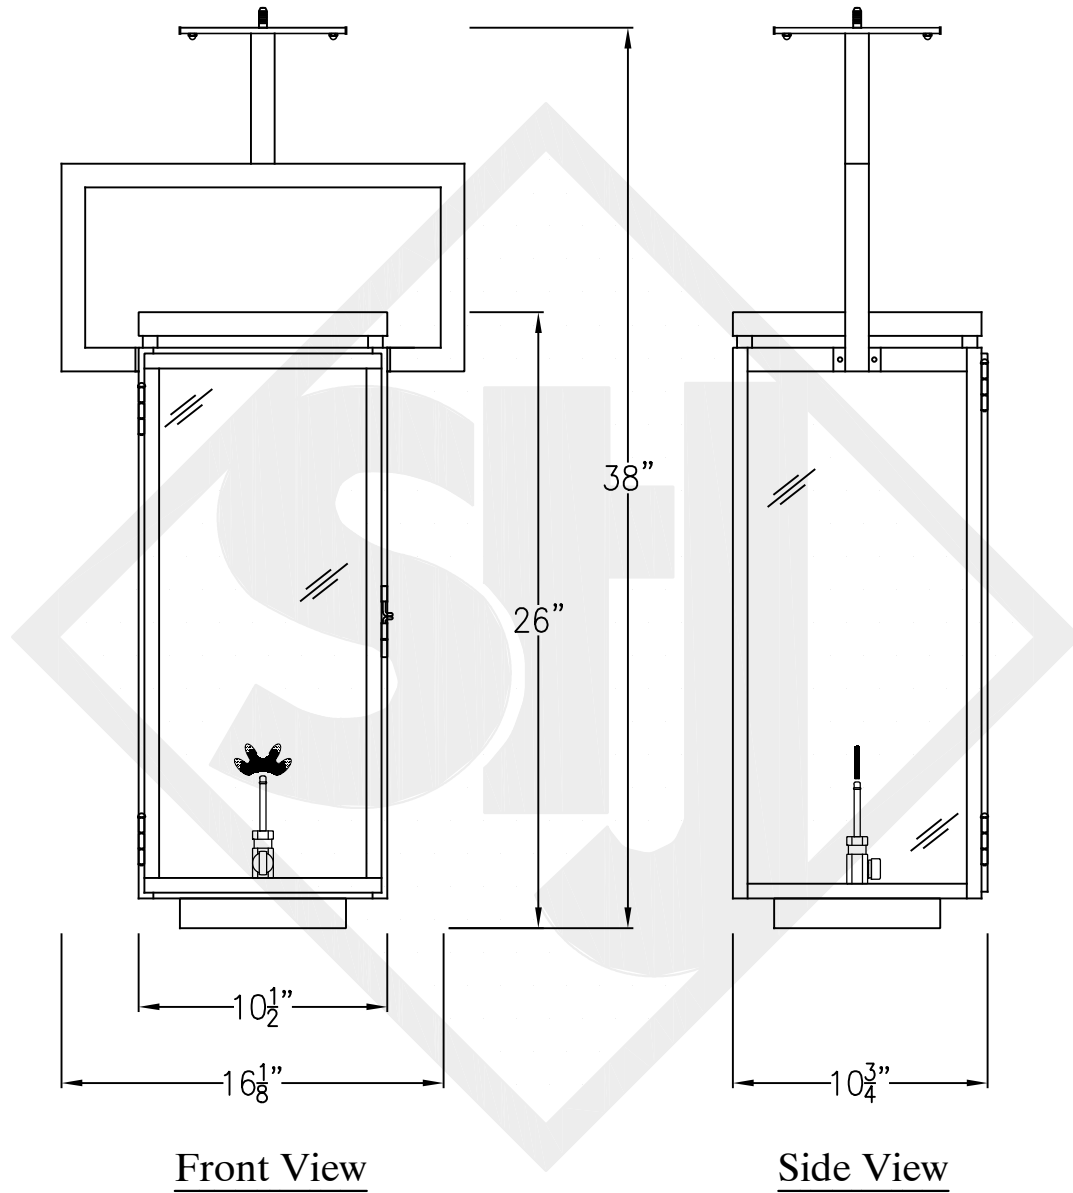

FRISCO LARGE HALF YOKE

Shortest Height 38"

Lights are hand crafted
Dimensions may vary by 1/4"