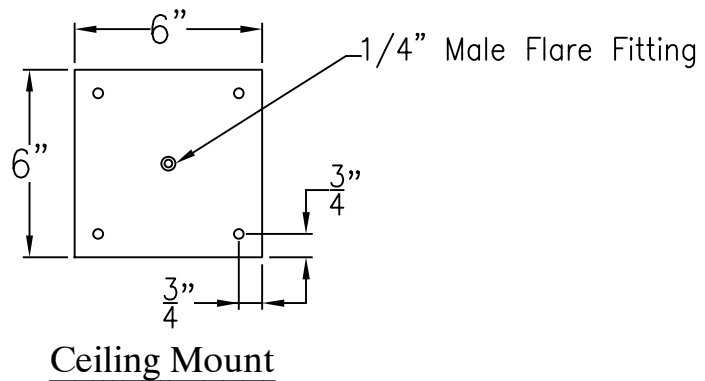

FRISCO LARGE HALF YOKE

Shortest Height 38"

Lights are hand crafted
Dimensions may vary by 1/4"