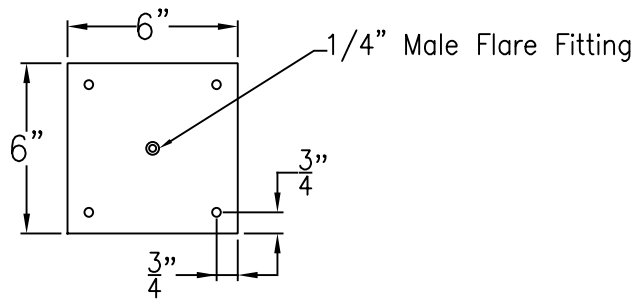

FRISCO MEDIUM CEILING HALF YOKE

Shortest Height 33 1/8"

Ceiling Mount

Lights are hand crafted
Dimensions may vary by 1/4"