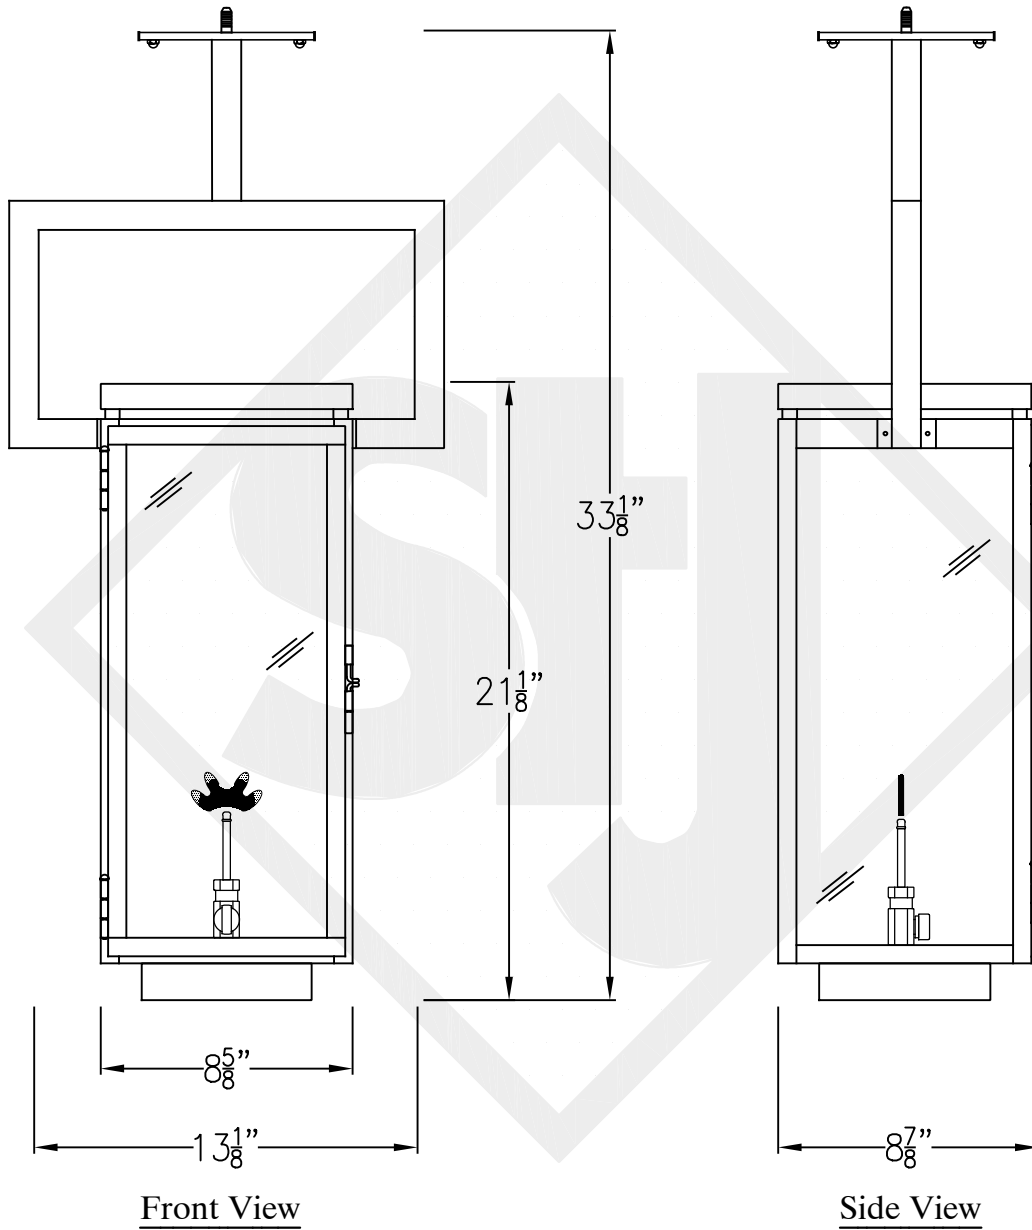

FRISCO MEDIUM CEILING HALF YOKE

Shortest Height 33 1/8"

Ceiling Mount

Lights are hand crafted
Dimensions may vary by 1/4"