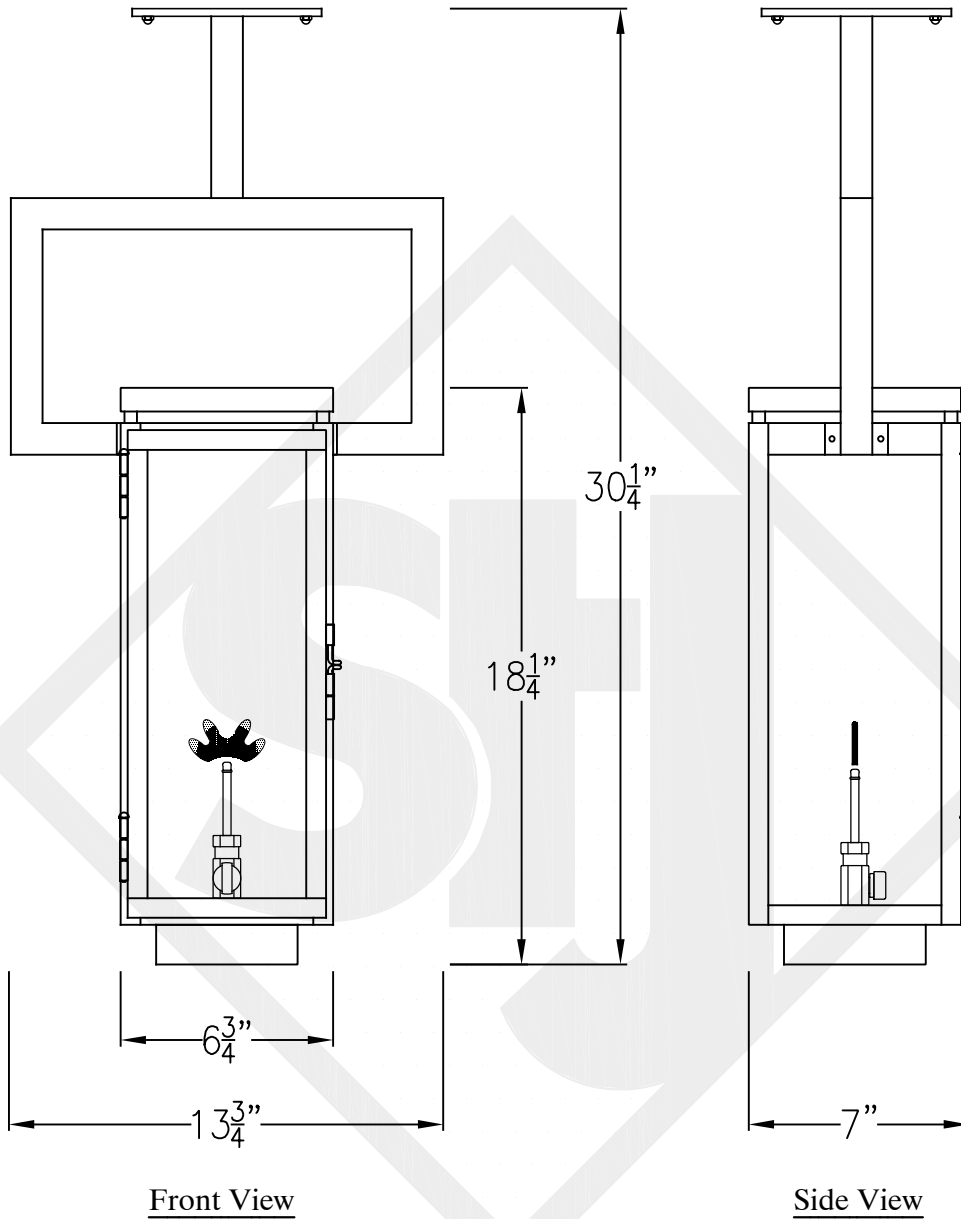

# FRISCO SMALL HALF YOKE

Shortest Height 30  $\frac{1}{4}$ "

Ceiling Mount

Lights are hand crafted  
Dimensions may vary by 1/4"