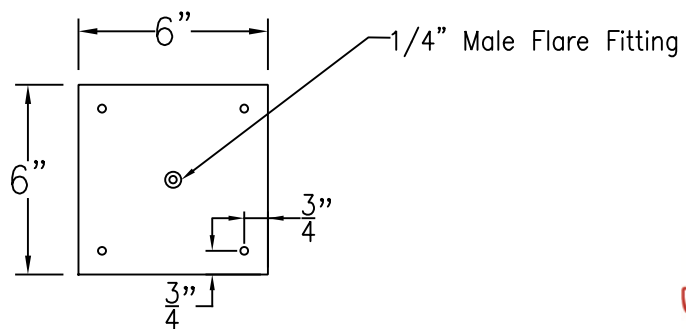

# FRISCO SMALL HALF YOKE

Shortest Height 30  $\frac{1}{4}$ "

Ceiling Mount

Lights are hand crafted  
Dimensions may vary by 1/4"