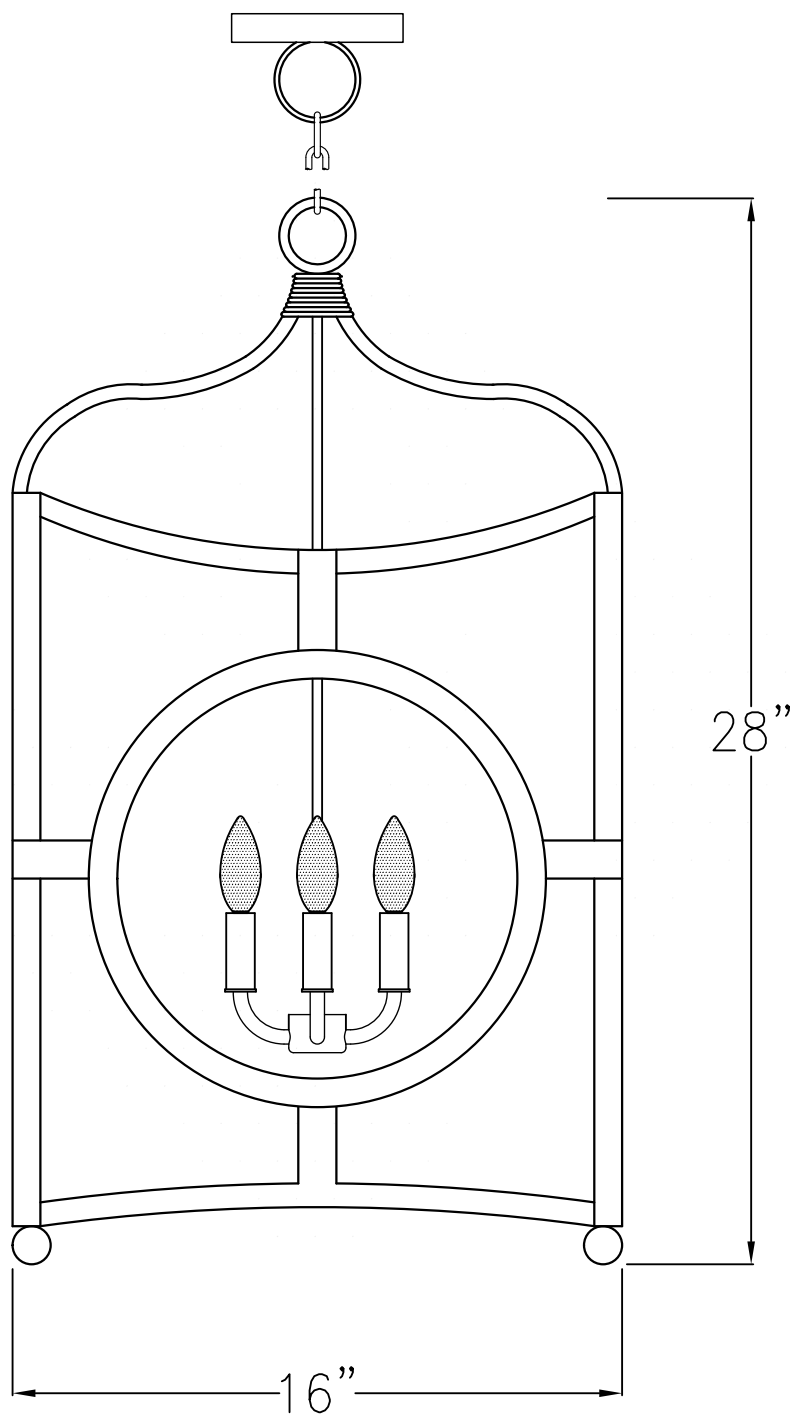

BONSAI HANGING CAGE MEDIUM

Triple Candelabra
Comes standard w/ 6'
of chain

Front View

Lights are hand crafted
Dimensions may vary by 1/4"