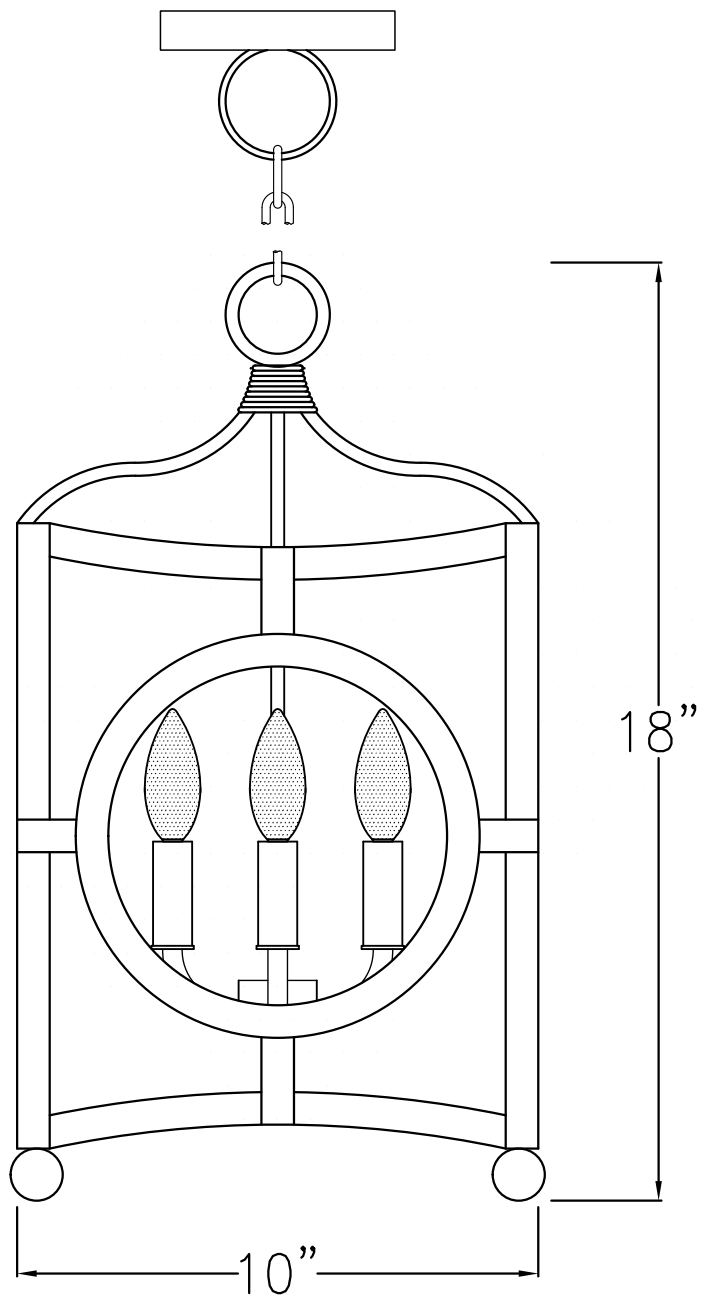

BONSAI HANGING CAGE MINI

Triple Candelabra
Comes standard w/ 6'
of chain

Front View

Lights are hand crafted
Dimensions may vary by 1/4"