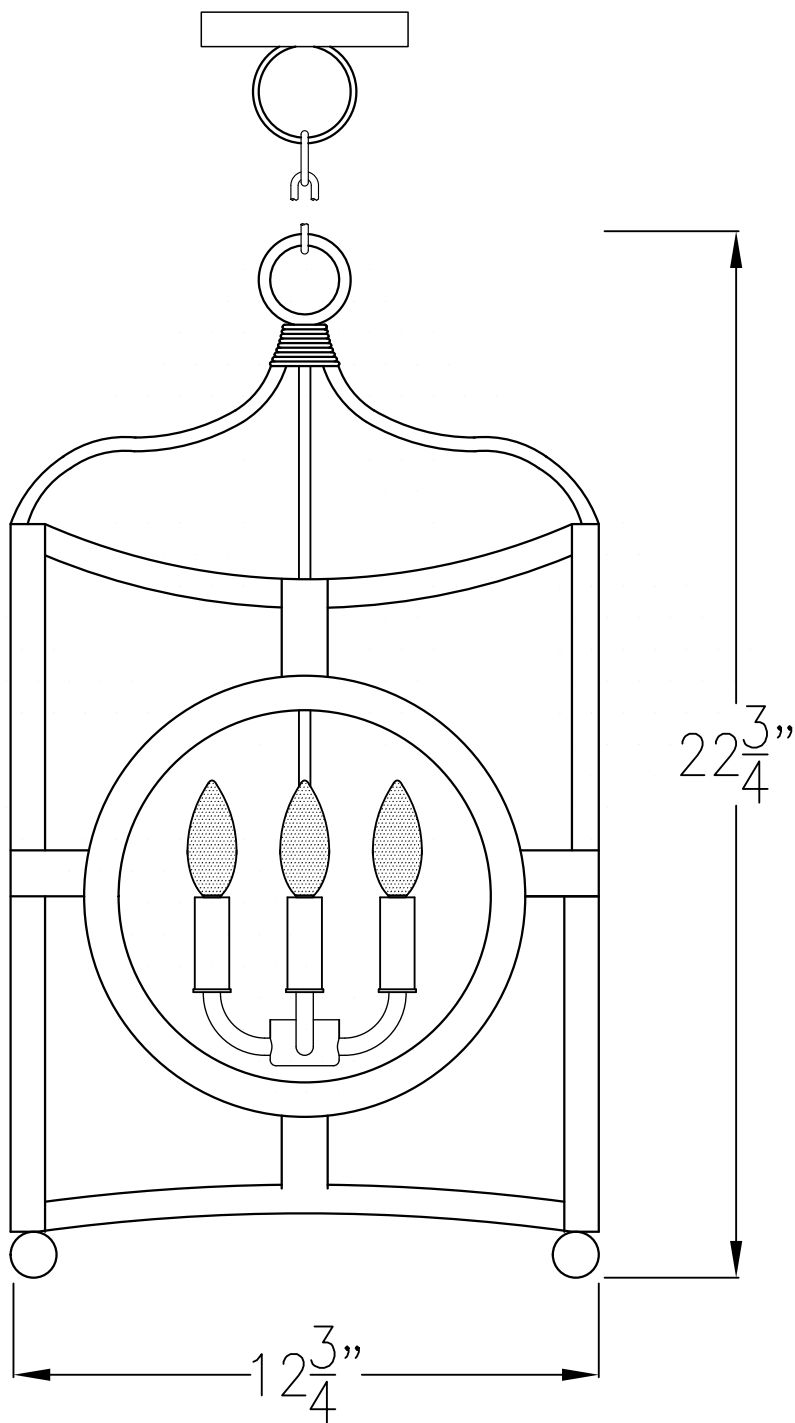

BONSAI HANGING CAGE

SMALL

Triple Candelabra
Comes standard w/ 6'
of chain

Front View

Lights are hand crafted
Dimensions may vary by 1/4"

carolinaLanterns
&
LIGHTING

www.carolinalanterns.com
P. 843-881-4170