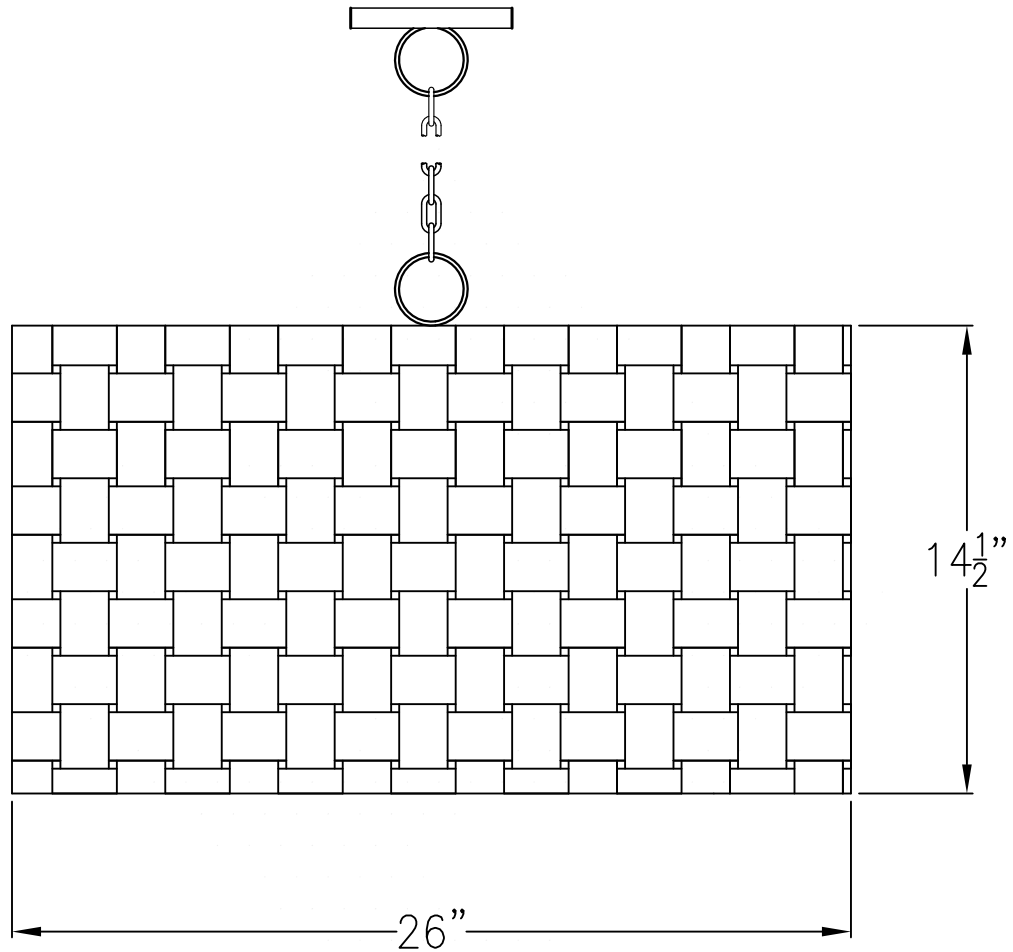

**BASKET WEAVE**  
**LARGE**

Single Edison  
Comes standard w/  
6' of chain

**Front View**

Lights are hand crafted  
Dimensions may vary by 1/4"