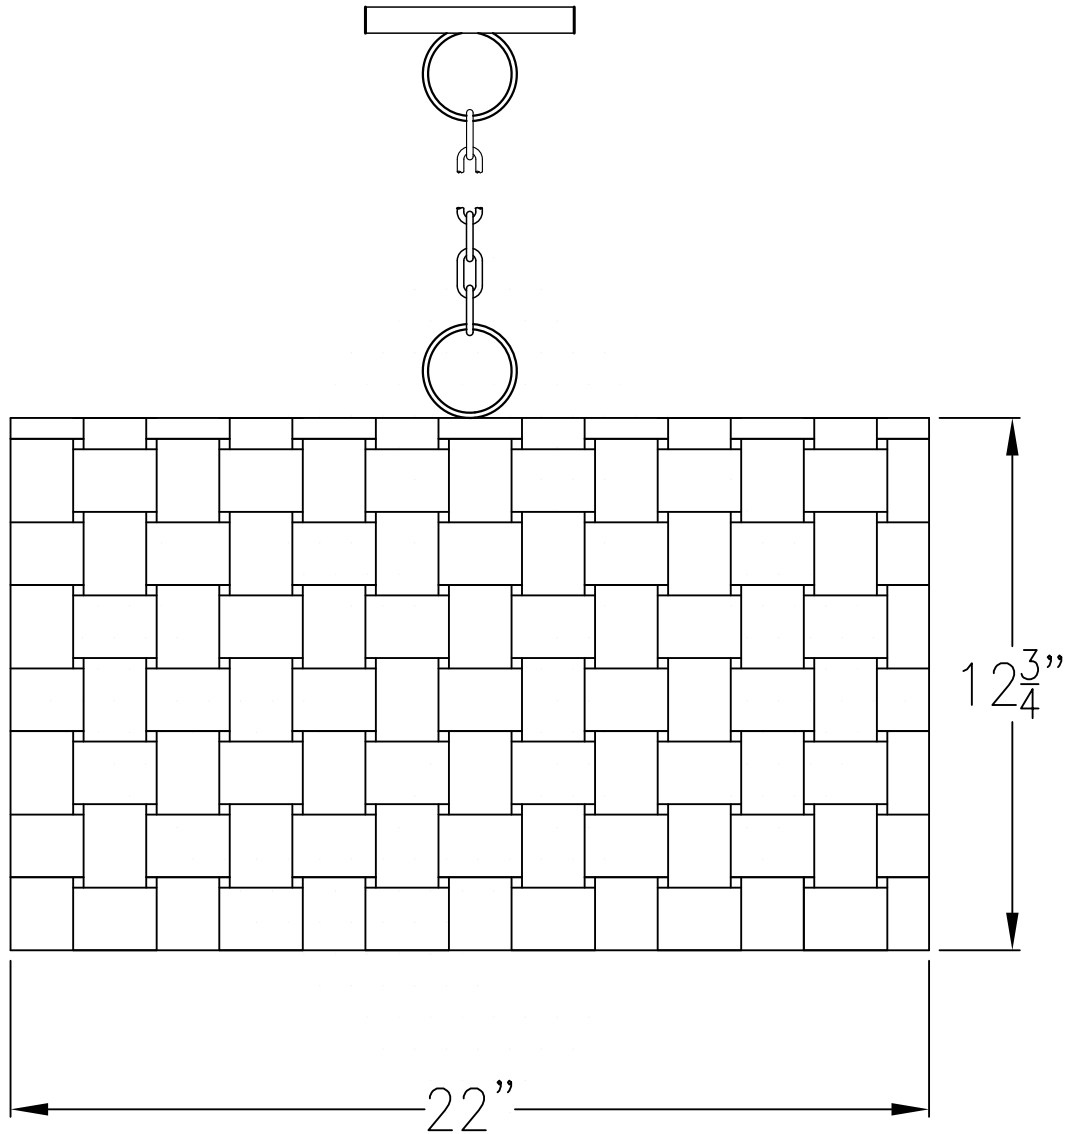

BASKET WEAVE MEDIUM

Single Edison
Comes standard w/
6' of chain

Front View

Lights are hand crafted
Dimensions may vary by 1/4"