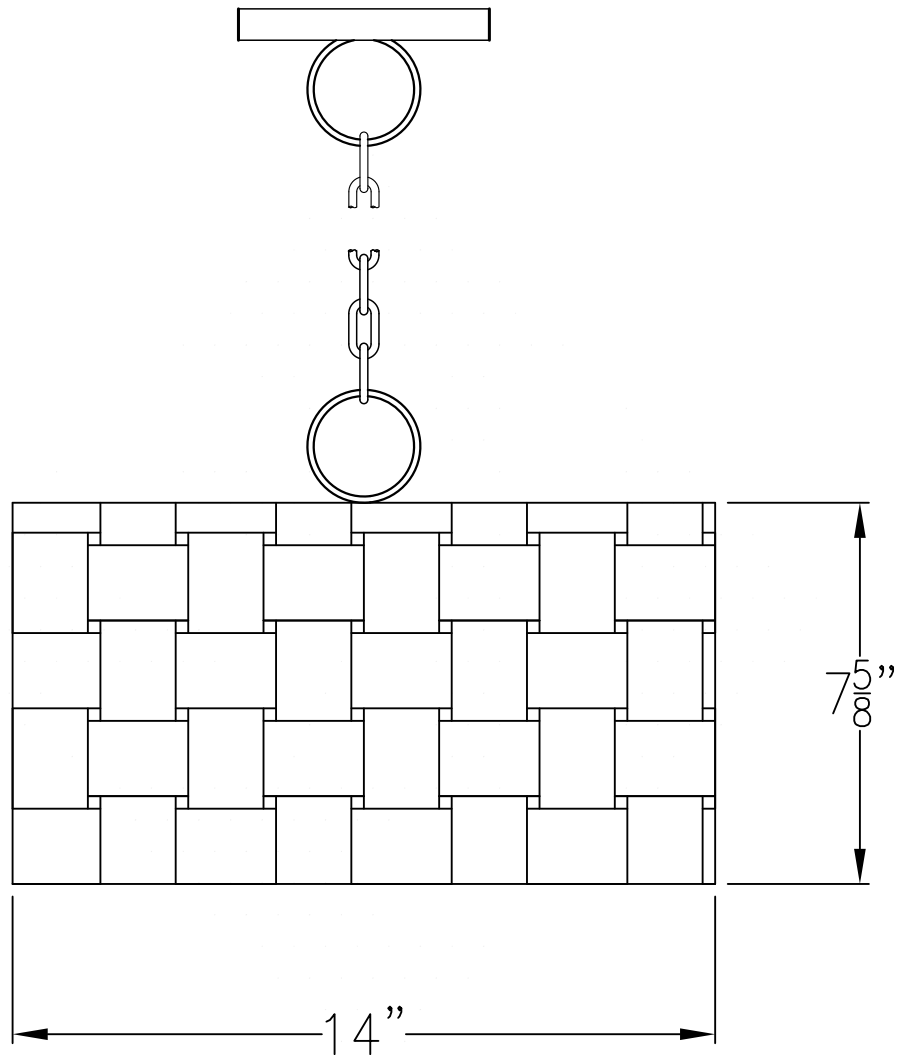

# BASKET WEAVE MINI

Single Edison  
Comes standard w/  
6' of chain

Front View

Lights are hand crafted  
Dimensions may vary by 1/4"