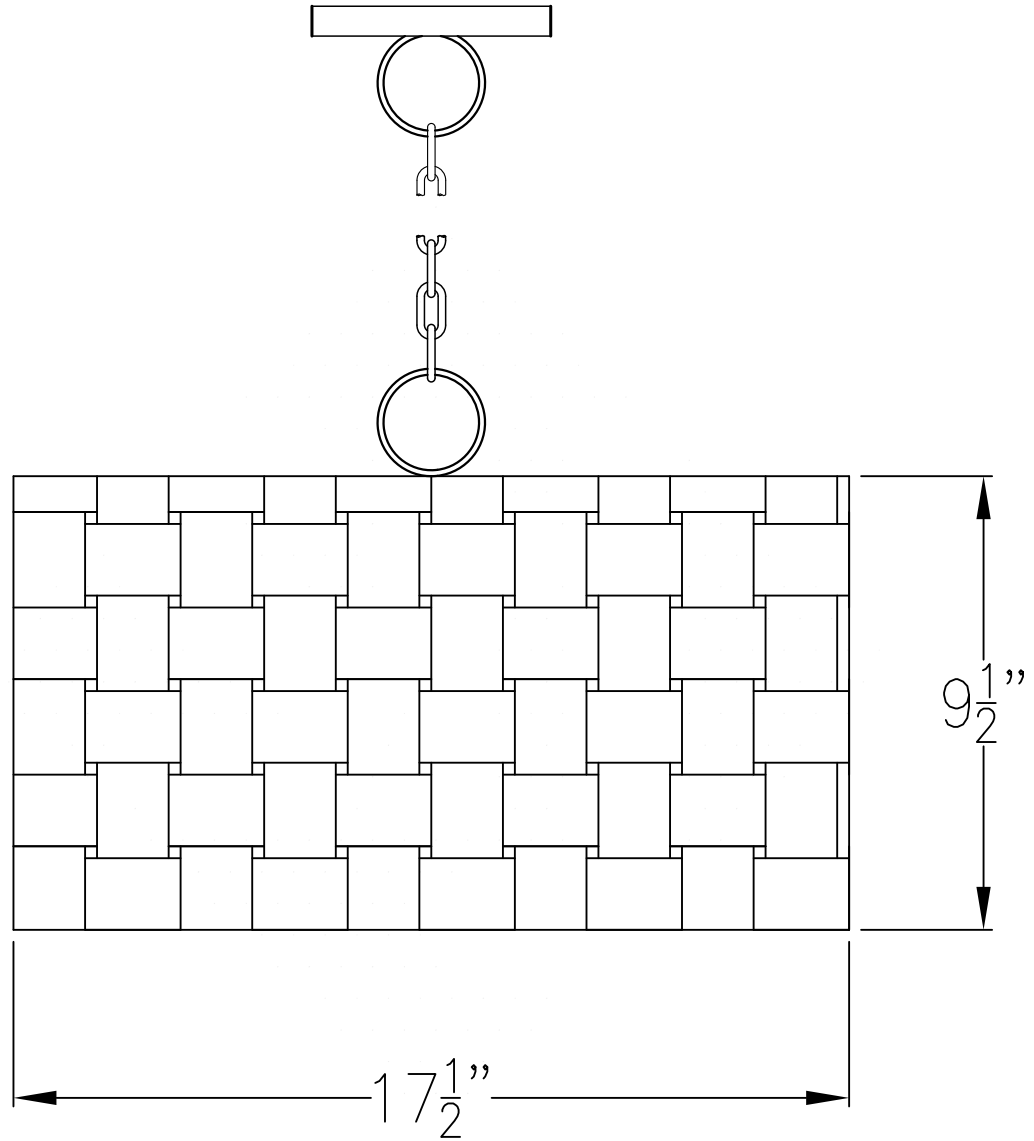

BASKET WEAVE SMALL

With Single Edison
Comes standard w/
6' of chain

Front View

Lights are hand crafted
Dimensions may vary by 1/4"