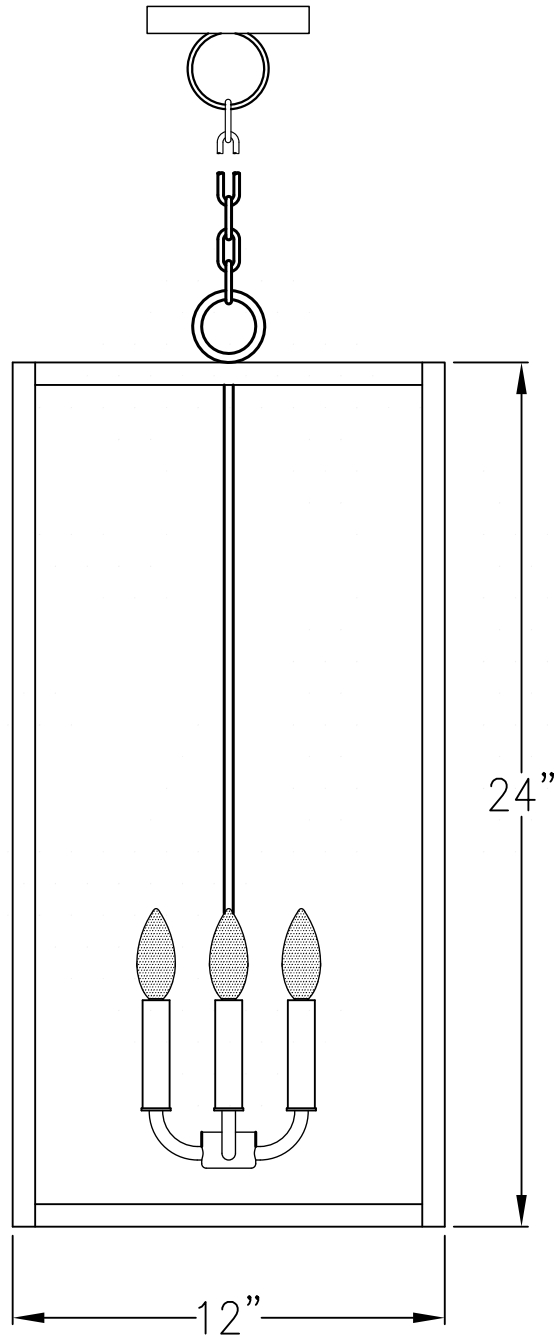

CAMDEN MEDIUM HANGING CAGE

Triple Candelabra
Comes standard w/
6' of chain

Front View

Lights are hand crafted
Dimensions may vary by 1/4"

carolinaLanterns.
&
LIGHTING

www.carolinalanterns.com
P. 843-881-4170