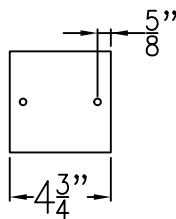

CORTLAND LARGE HANGING CAGE

Quad Candelabra
Comes standard w/
6' of chain

Front View

Ceiling Canopy

Lights are hand crafted
Dimensions may vary by 1/4"