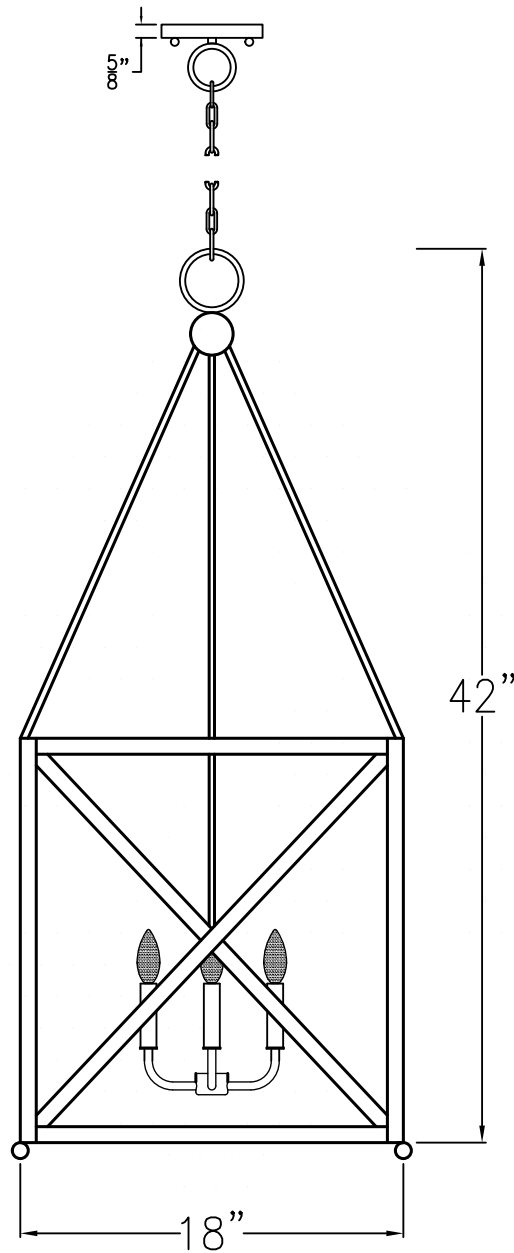

CORTLAND LARGE HANGING CAGE

Quad Candelabra
Comes standard w/
6' of chain

Front View

Ceiling Canopy

Lights are hand crafted
Dimensions may vary by 1/4"