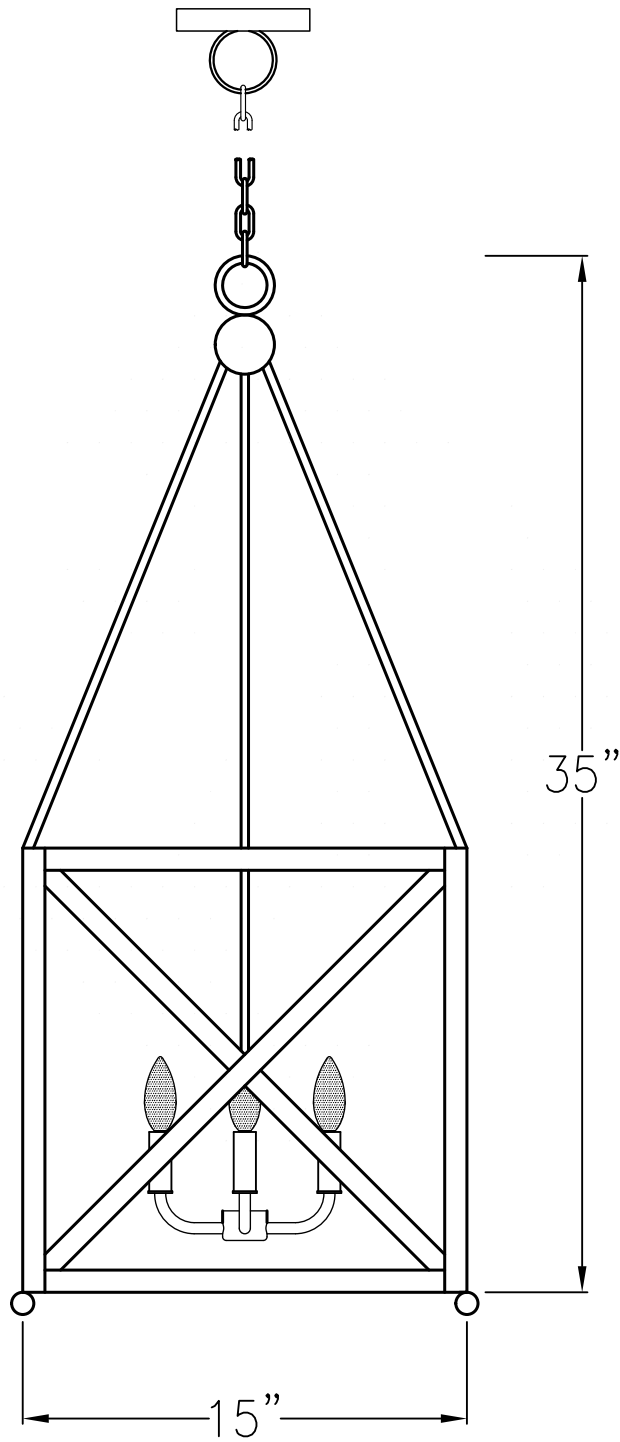

CORTLAND MEDIUM HANGING CAGE

Triple Candelabra
Comes standard w/
6' of chain

Front View

Lights are hand crafted
Dimensions may vary by 1/4"