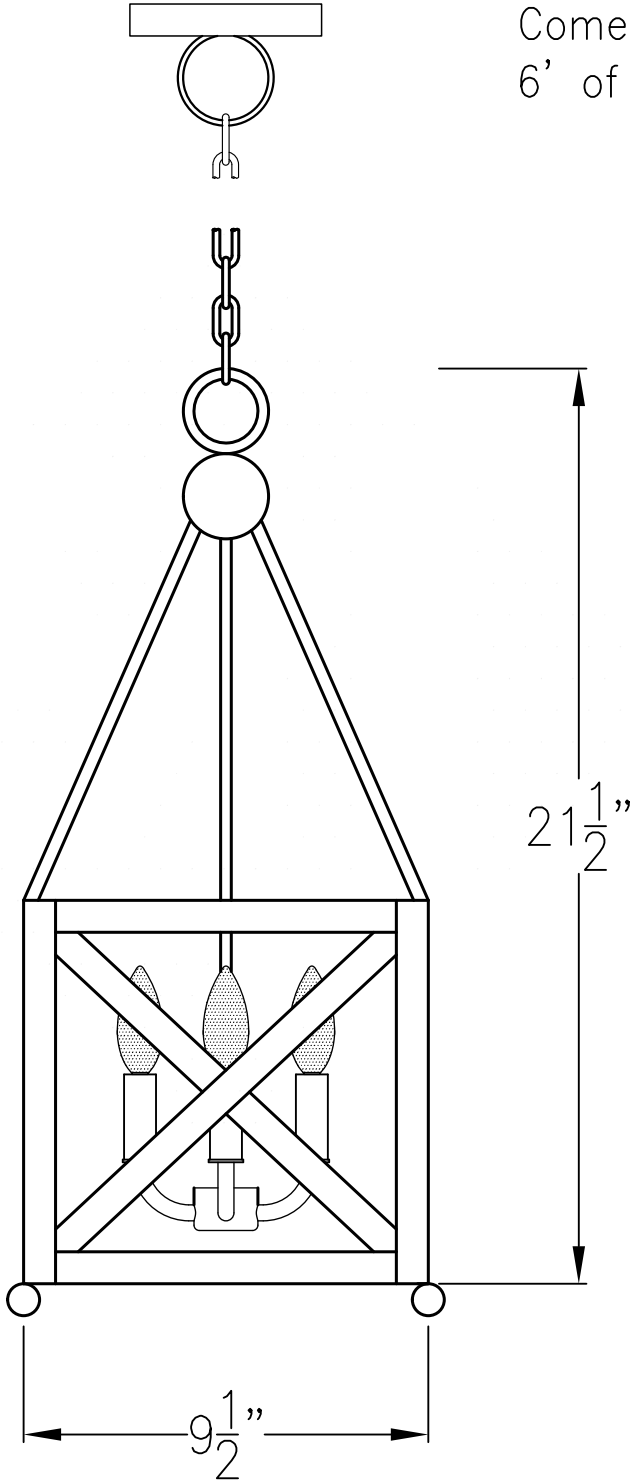

**CORTLAND MINI
HANGING CAGE**

Triple Candelabra
Comes standard w/
6' of chain

Front View

Lights are hand crafted
Dimensions may vary by 1/4"