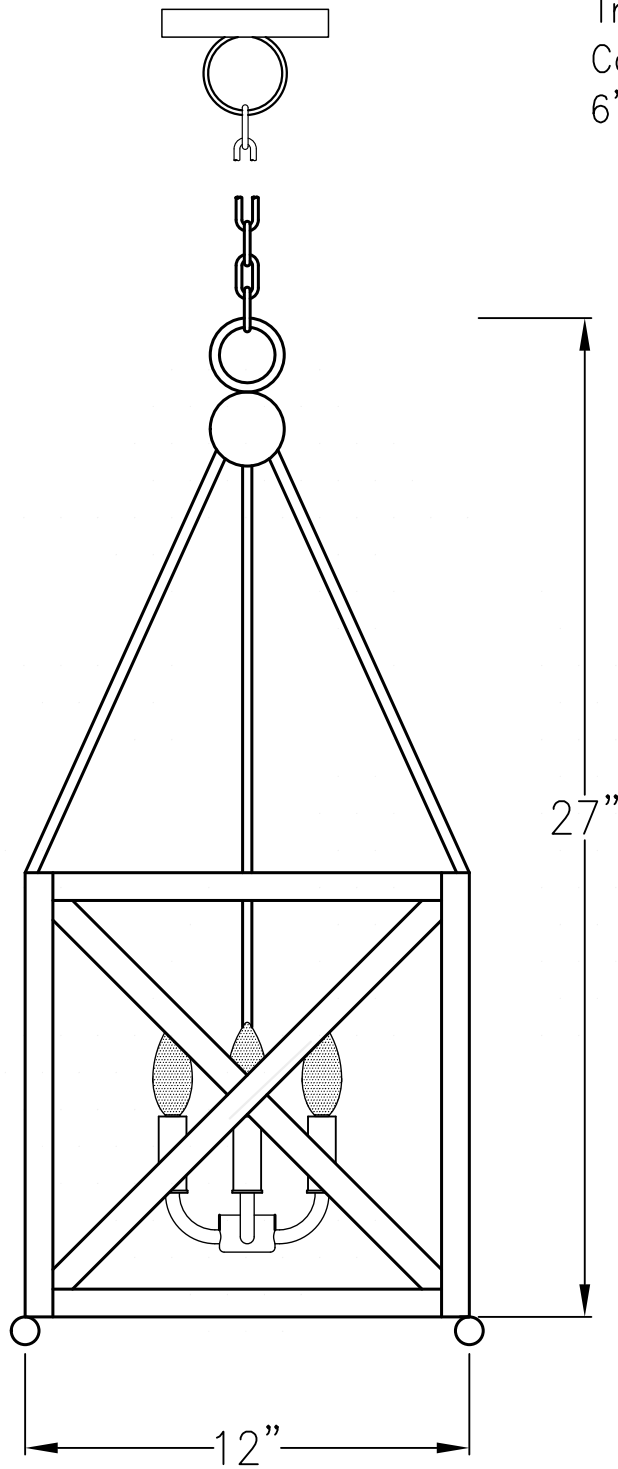

CORTLAND SMALL HANGING CAGE

Triple Candelabra
Comes standard w/
6' of chain

Front View

Lights are hand crafted
Dimensions may vary by 1/4"