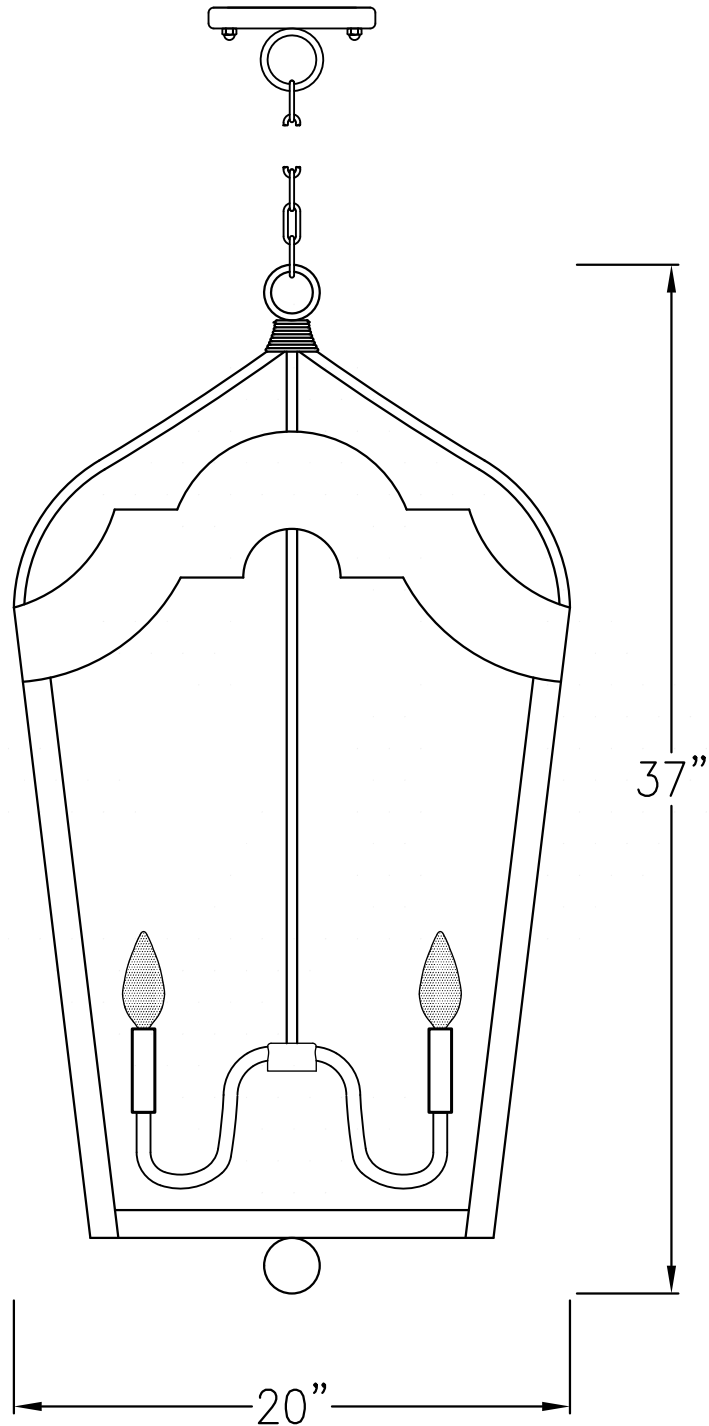

COZUMEL LARGE HANGING CAGE

Quad Candelabra
Comes standard w/ 6'
of chain

Front View

Lights are hand crafted
Dimensions may vary by 1/4"

carolinaLanterns.
&
LIGHTING
www.carolinalanterns.com
P. 843-881-4170