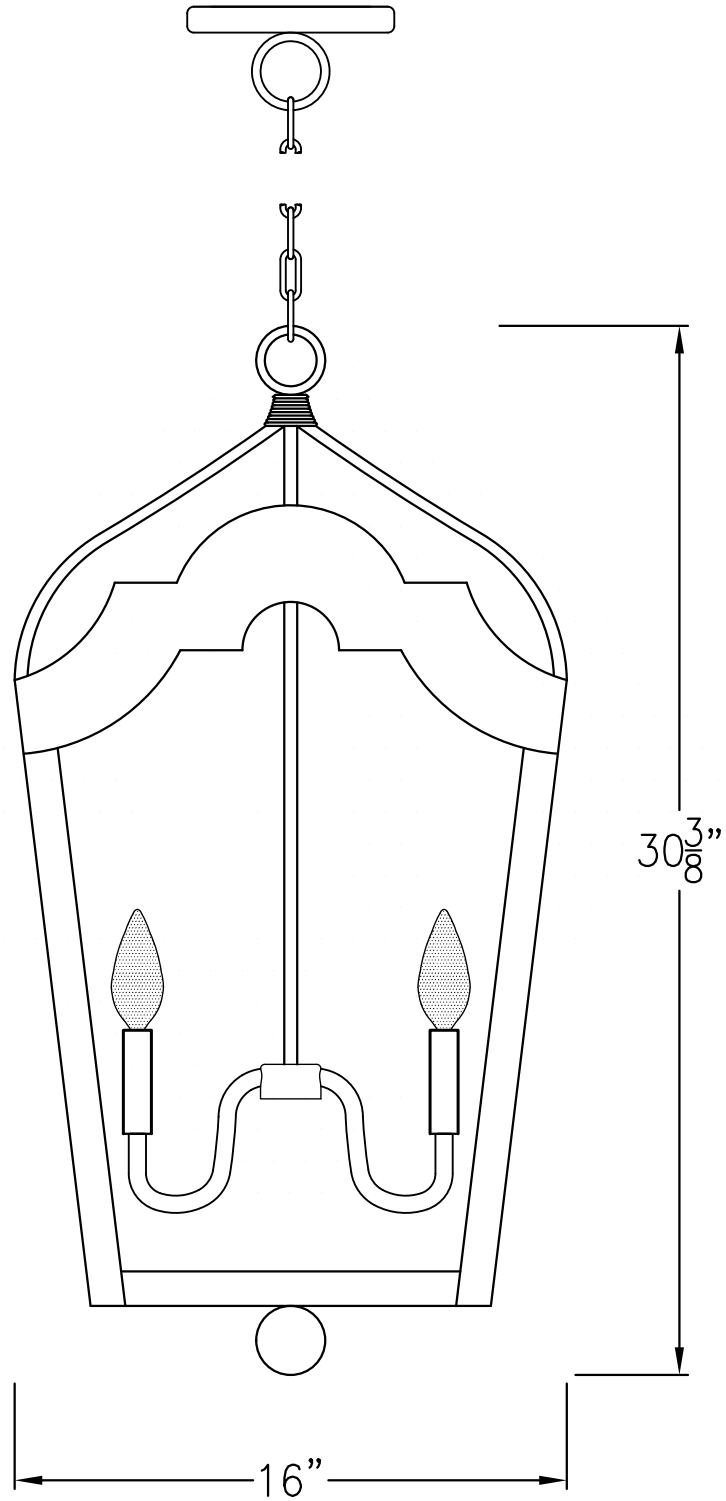

COZUMEL MEDIUM HANGING CAGE

Quad Candelabra
Comes standard w/ 6'
of chain

Front View

Lights are hand crafted
Dimensions may vary by 1/4"