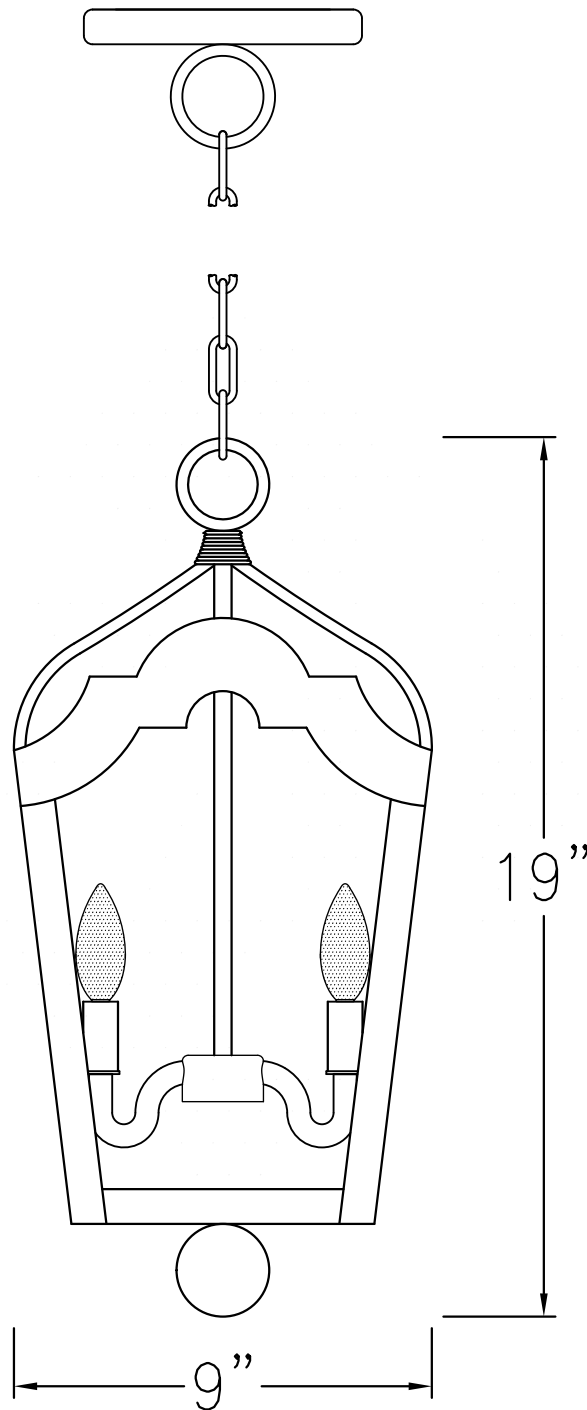

Triple Candelabra
Comes standard w/ 6'
of chain

COZUMEL MINI HANGING CAGE

Front View

Lights are hand crafted
Dimensions may vary by 1/4"