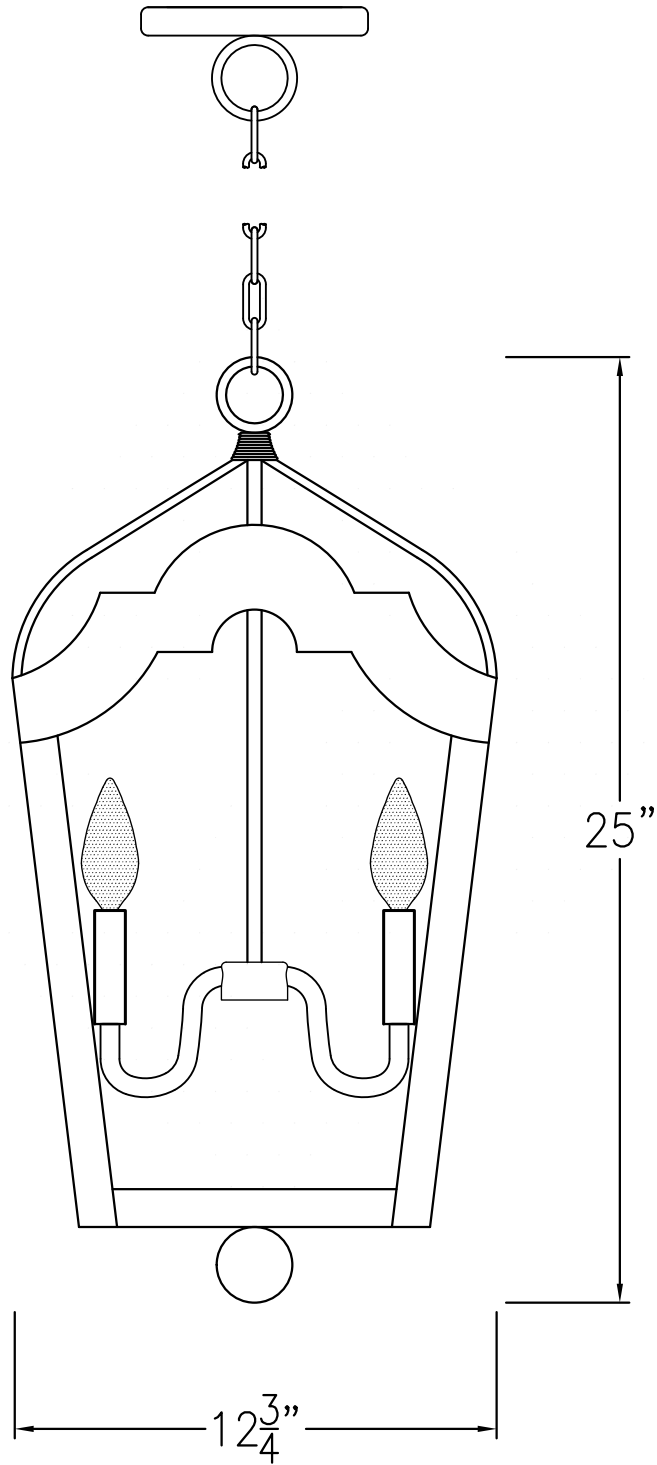

COZUMEL SMALL HANGING CAGE

Triple Candelabra
Comes standard w/ 6'
of chain

Front View

Lights are hand crafted
Dimensions may vary by 1/4"

carolinaLanterns.
&
LIGHTING

www.carolinalanterns.com
P. 843-881-4170