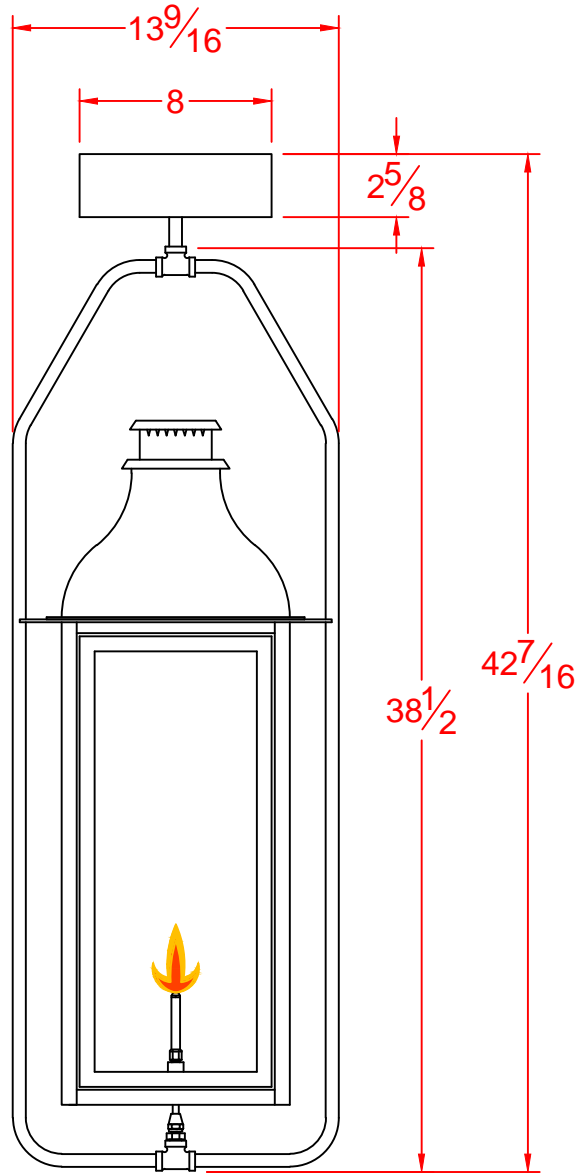

## CEILING MOUNT YOKE

NOT CSA APPROVED

LEGENDARY LIGHTING			
DWG. TITLE:		EQUESTRIAN II	
Drawn By:	RVM	DWG No.:	ALL LIGHTS - SJ STYLE
Date:	12-10-15	SCALE:	1 1/2"=1'-0"
		CUST. NAME:	LEGENDARY LIGHTING