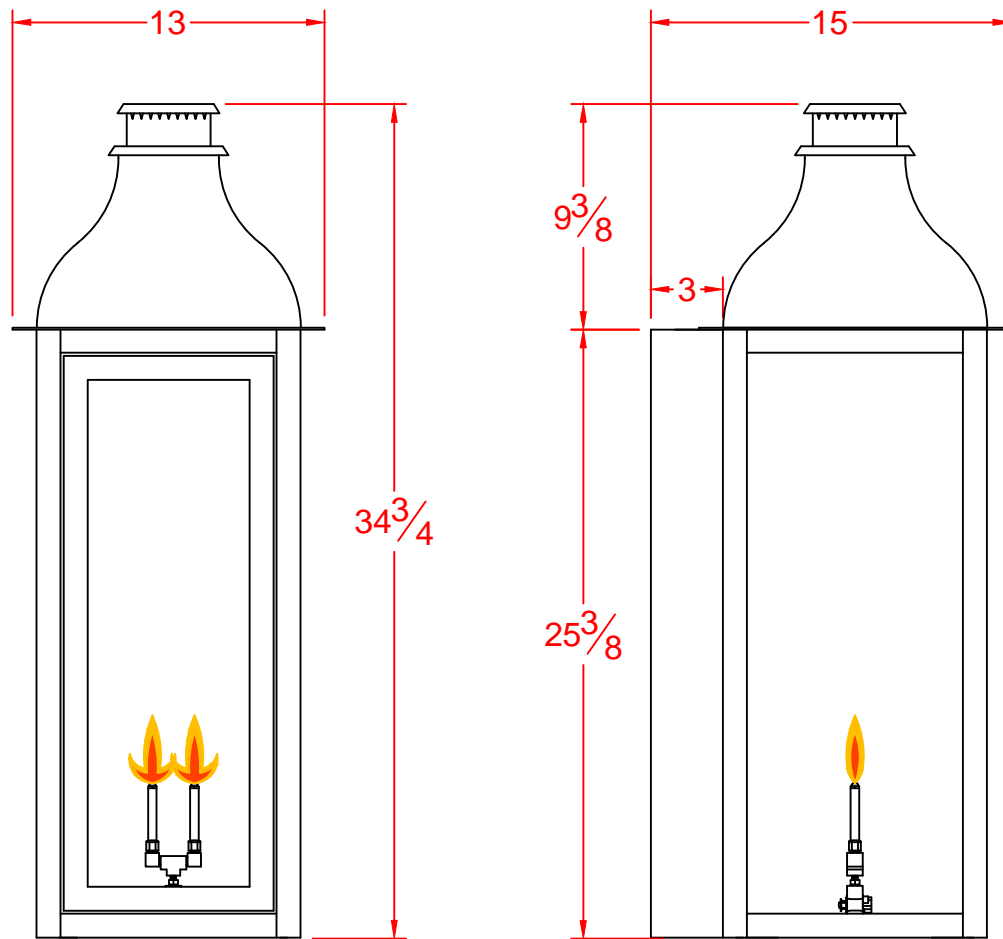

EQUESTRIAN III

COPPER WALL BOX

NOT CSA APPROVED

LEGENDARY LIGHTING

DWG. TITLE:

EQUESTRIAN III

Drawn By:

RVM

DWG. NO.

ALL LIGHTS - SJ STYLE

Date

SCALE

CUST. NAME:

12-10-15

1 1/2"=1'-0"

LEGENDARY LIGHTING