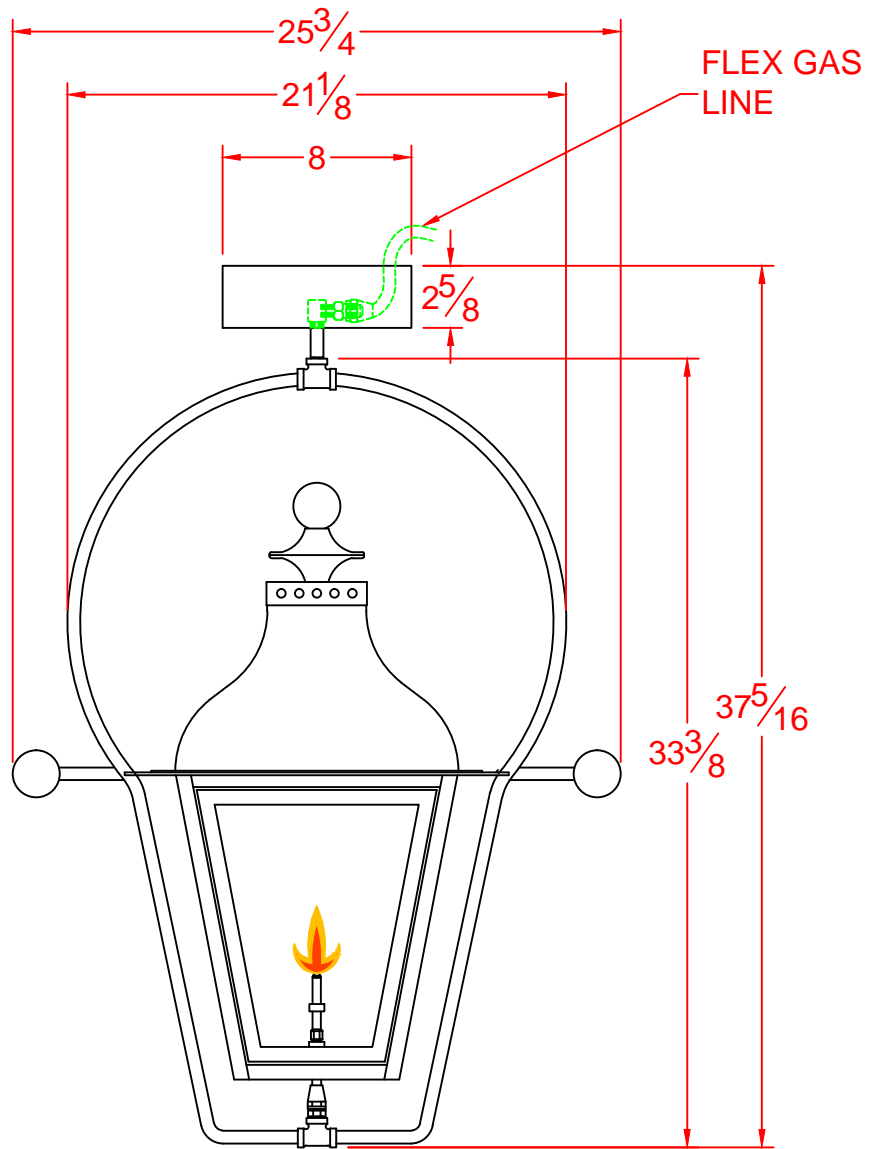

# STATE STREET II

IN AS2Y YOKE

<b>LEGENDARY LIGHTING</b>			
DWG. TITLE:		STATE STREET - ATLAS	
Drawn By:		RVM	DWG. NO. PJS/ALL LIGHTS
Date:	SCALE:	CUST. NAME:	
12-29-15	1 1/2"=1'-0"	LEGENDARY LIGHTING	