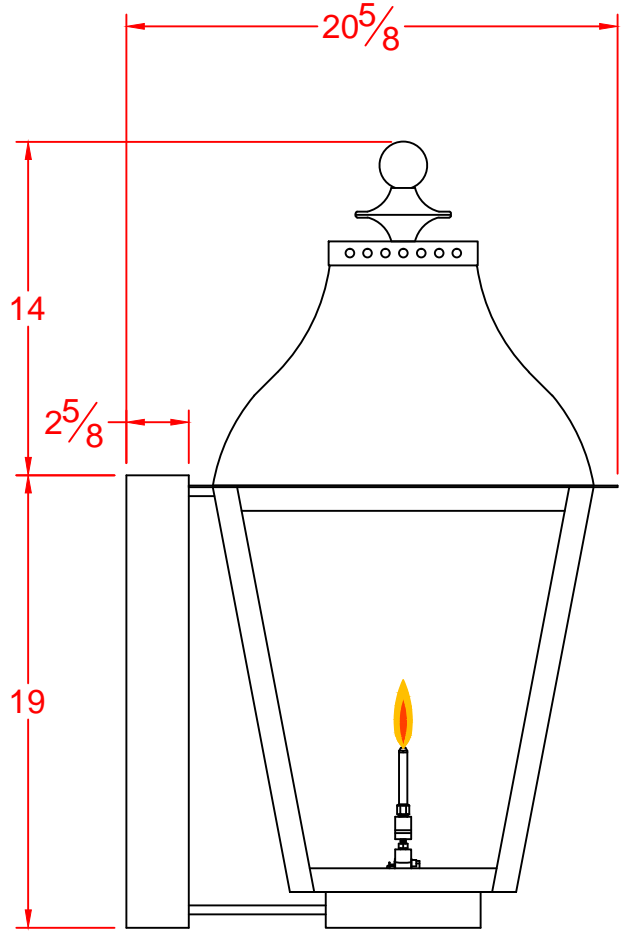

## COPPER WALLBOX

<b>LEGENDARY LIGHTING</b>		
DWG. TITLE: STATE STREET - ATLAS		
Drawn By:	RVM	DWG. NO.: PJS/ALL LIGHTS
Date:	SCALE: 1 1/2"=1'-0"	CUST. NAME: LEGENDARY LIGHTING
12-29-15		