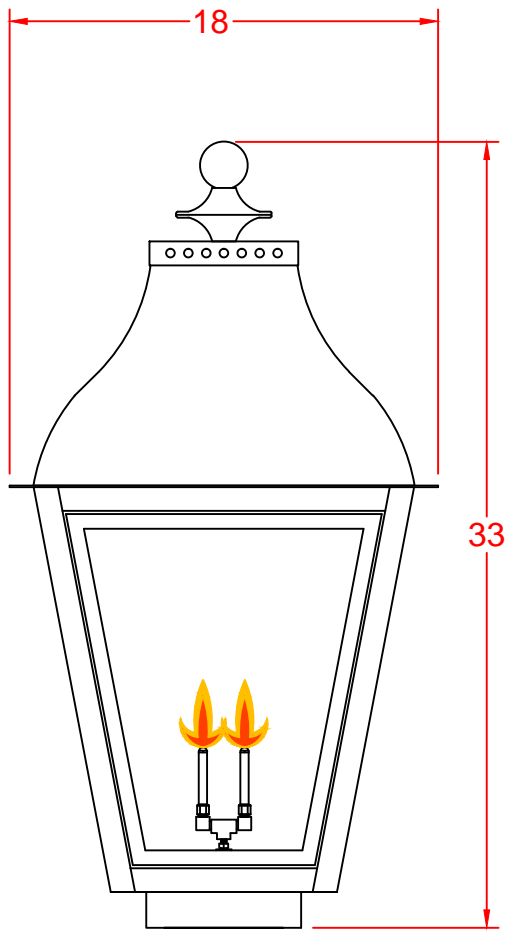

## COPPER WALLBOX

<b>LEGENDARY LIGHTING</b>		
DWG. TITLE: STATE STREET - ATLAS		
Drawn By:	RVM	DWG. NO.: PJS/ALL LIGHTS
Date:	SCALE: 1 1/2"=1'-0"	CUST. NAME: LEGENDARY LIGHTING
12-29-15		