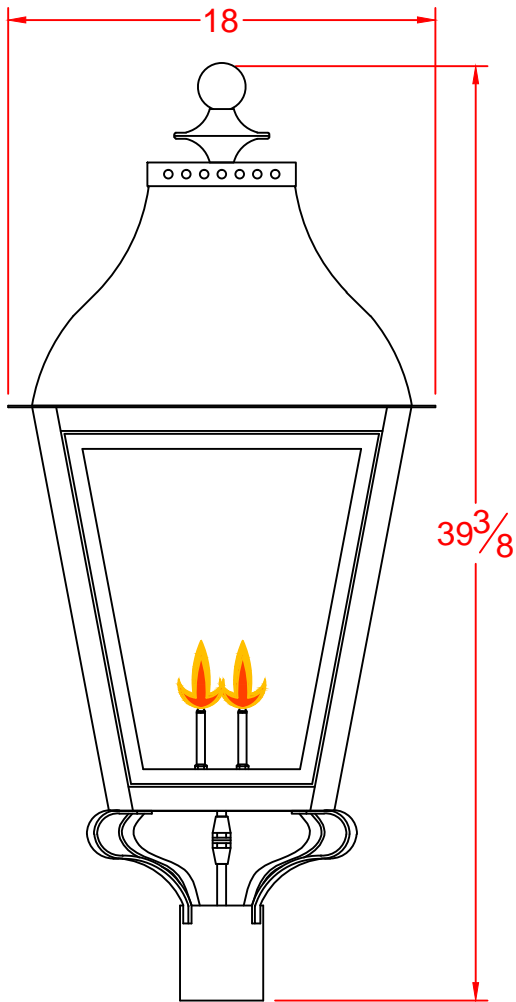

STATE STREET III

ON AS3P3 BRACKET

LEGENDARY LIGHTING		
DWG. TITLE:		STATE STREET - ATLAS
Drawn By:	RVM	DWG. NO.: PJS/ALL LIGHTS
Date:	SCALE:	CUST. NAME:
12-29-15	1 1/2"=1'-0"	LEGENDARY LIGHTING