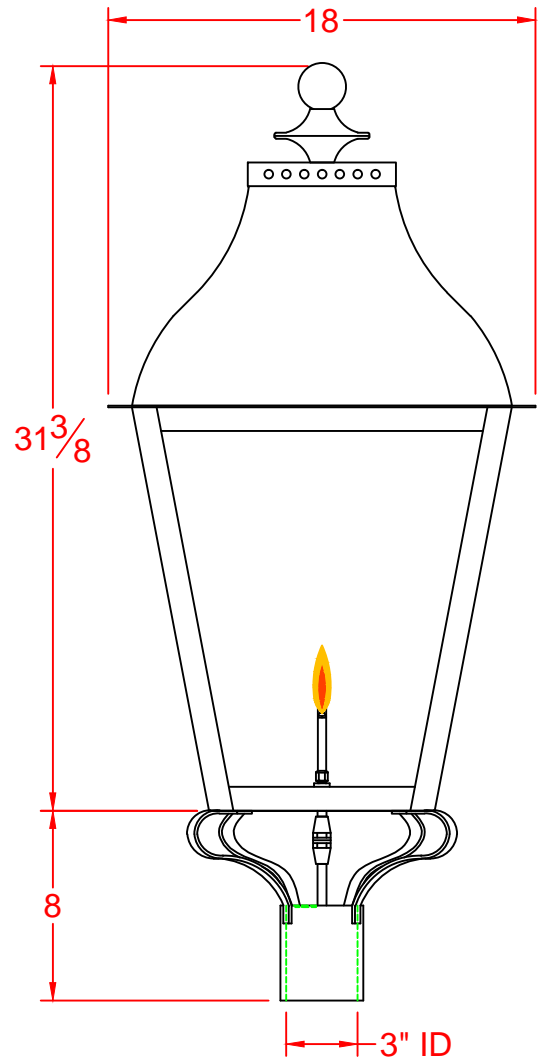

STATE STREET III

ON AS3P3 BRACKET

LEGENDARY LIGHTING		
DWG. TITLE:		STATE STREET - ATLAS
Drawn By:	RVM	DWG. NO.: PJS/ALL LIGHTS
Date:	SCALE:	CUST. NAME:
12-29-15	1 1/2"=1'-0"	LEGENDARY LIGHTING