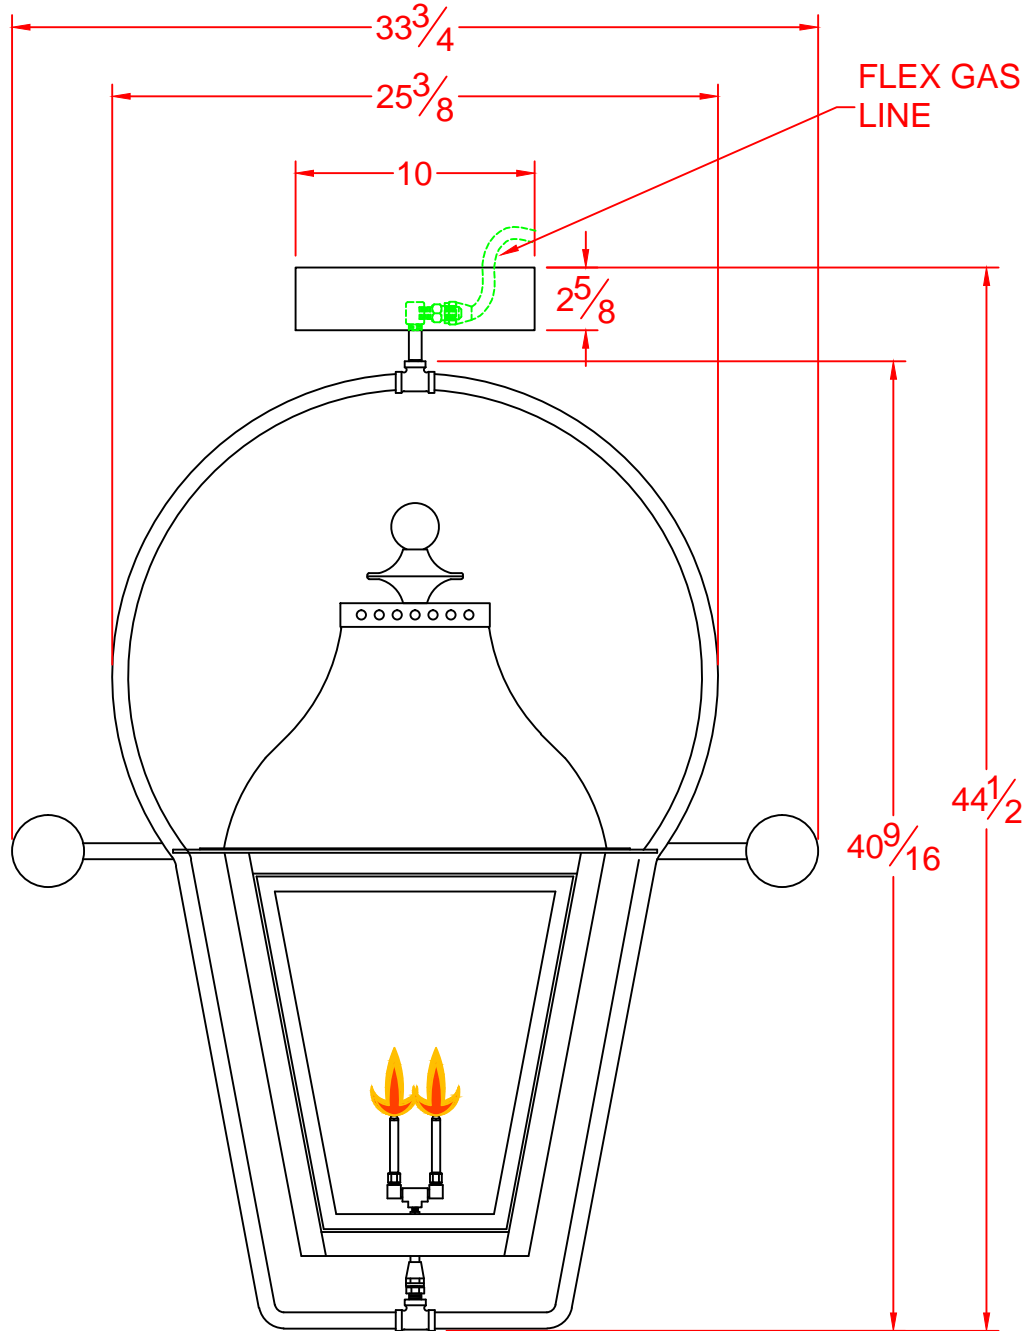

## LEGENDARY LIGHTING

DWG. TITLE: STATE STREET - ATLAS

Drawn By:

RVM

DWG NO.:

PJS/ALL LIGHTS

Date:

SCALE:

CUST. NAME:

12-29-15

1 1/2"=1'-0"

LEGENDARY LIGHTING