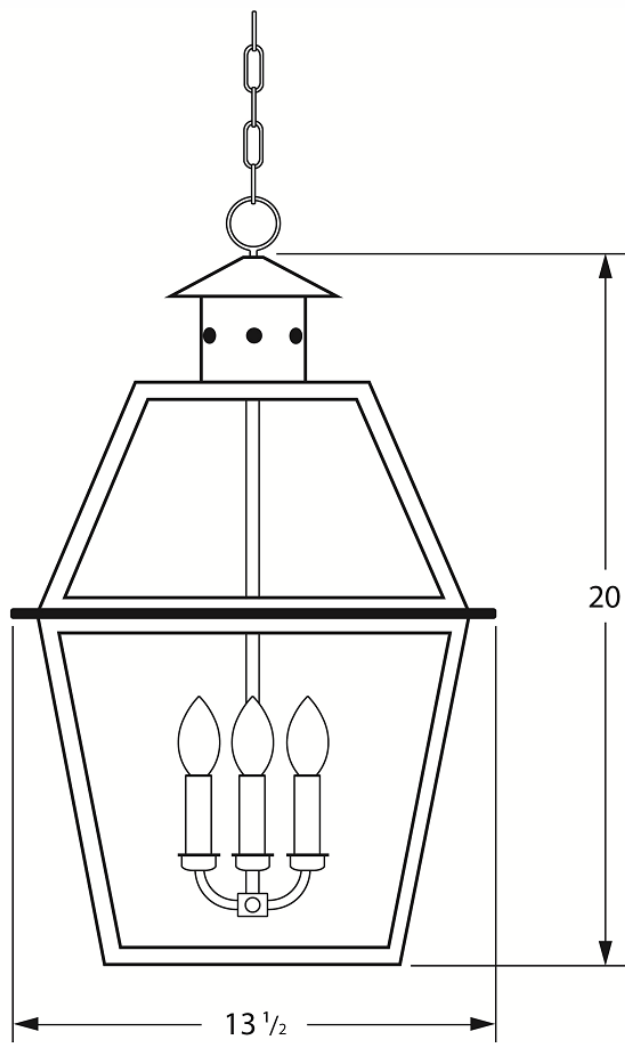

Charleston Series

CH-11

Hanging Pendant

20h x 13.5w x 13.5d

*Comes with 18" of chain

Canopy:

DAMP

1362 Chuck Dawley Blvd
Mount Pleasant, SC 29464
www.carolinalanterns.com
customerservice@carolinalanterns.com