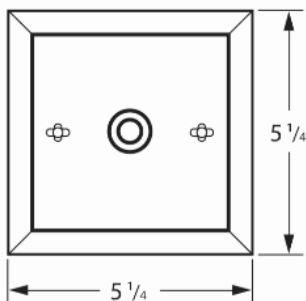

Charleston Series

CH-11

Hanging Pendant

20h x 13.5w x 13.5d

*Comes with 18" of chain

Canopy:

DAMP

1362 Chuck Dawley Blvd
Mount Pleasant, SC 29464
www.carolinalanterns.com
customerservice@carolinalanterns.com