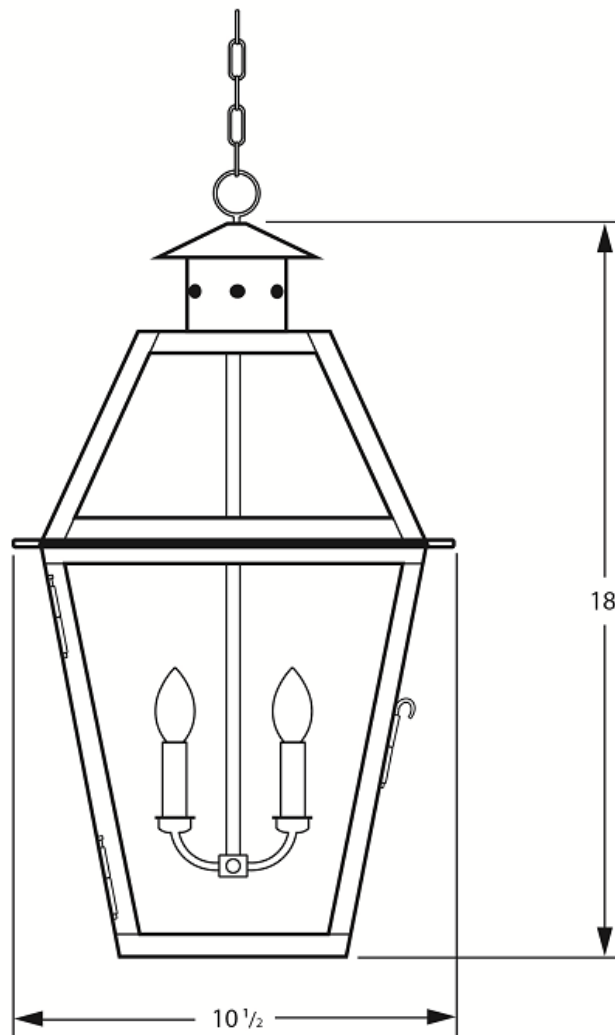

Charleston Series

CH-26

Hanging Pendant

18h x 10.5w x 10.5d

*comes with 18" of chain

Canopy:

DAMP

1362 Chuck Dawley Blvd
Mount Pleasant, SC 29464
www.carolinalanterns.com
customerservice@carolinalanterns.com