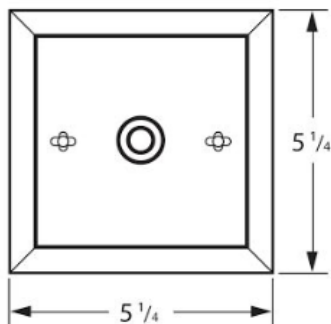

Charleston Series

CH-26

Hanging Pendant

18h x 10.5w x 10.5d

*comes with 18" of chain

Canopy:

DAMP

1362 Chuck Dawley Blvd
Mount Pleasant, SC 29464
www.carolinalanterns.com
customerservice@carolinalanterns.com