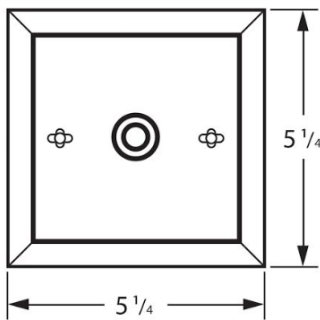

Charleston Series

CH-31

Hanging Pendant

21h x 12.5w x 12.5d

*Comes with 18" of chain

Canopy:

DAMP

1362 Chuck Dawley Blvd
Mount Pleasant, SC 29464
www.carolinalanterns.com
customerservice@carolinalanterns.com