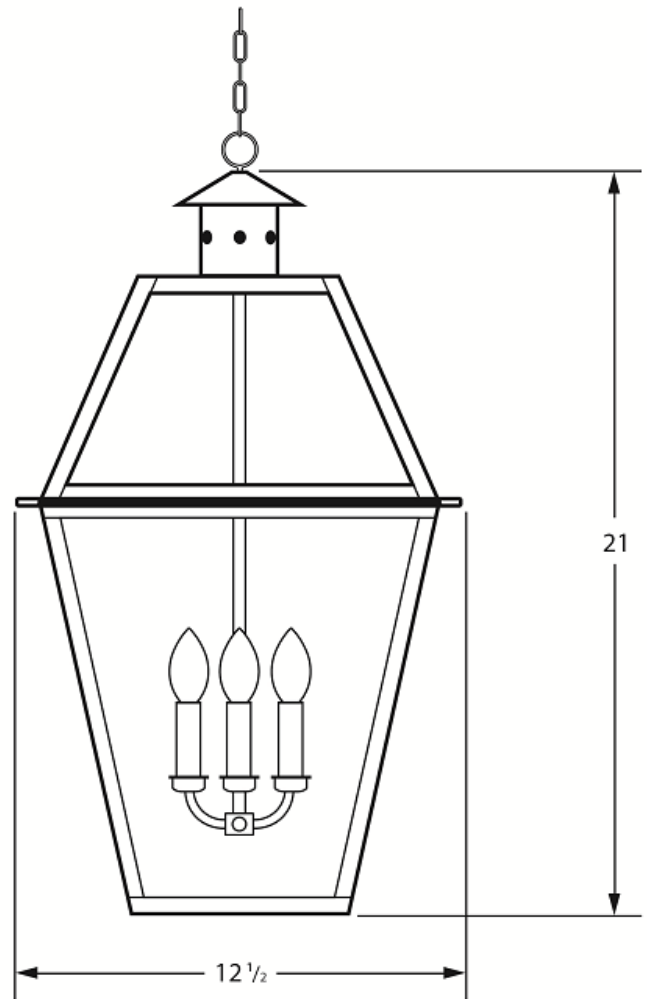

Charleston Series

CH-31

Hanging Pendant

21h x 12.5w x 12.5d

*Comes with 18" of chain

Canopy:

DAMP

1362 Chuck Dawley Blvd
Mount Pleasant, SC 29464
www.carolinalanterns.com
customerservice@carolinalanterns.com