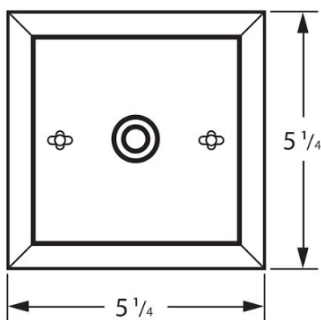

Charleston Series

CH-41

Hanging Pendant

26h x 17w x 17d

*Comes with 18" of chain

Canopy:

DAMP

1362 Chuck Dawley Blvd
Mount Pleasant, SC 29464
www.carolinalanterns.com
customerservice@carolinalanterns.com