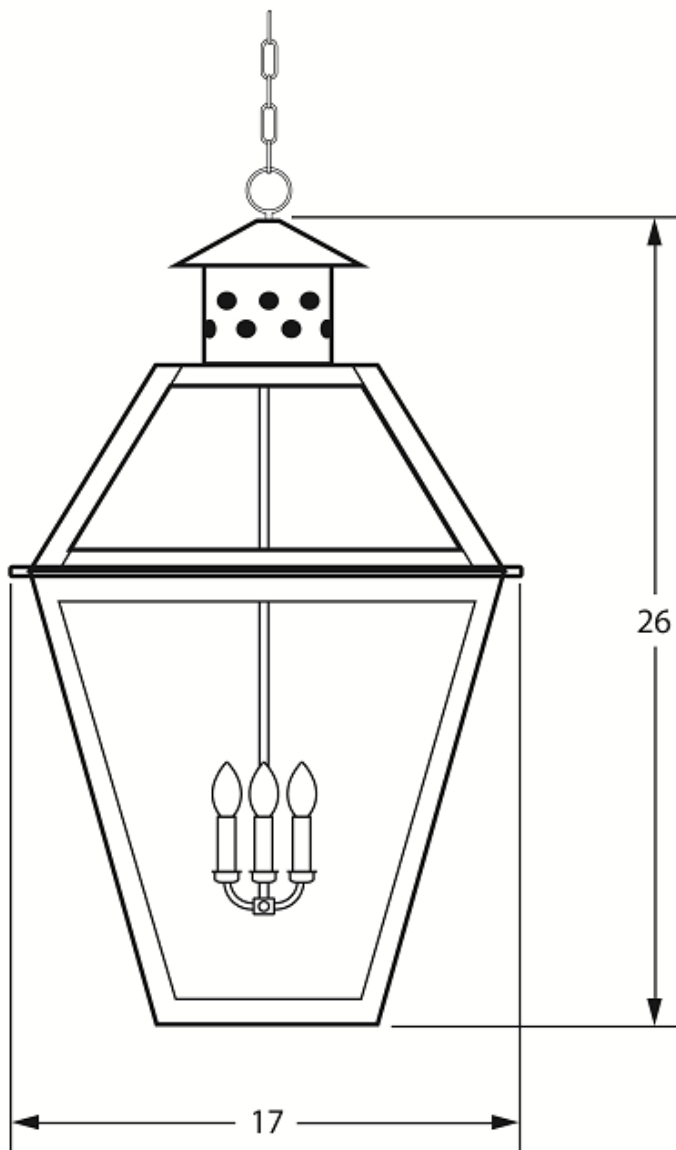

Charleston Series

CH-41

Hanging Pendant

26h x 17w x 17d

*Comes with 18" of chain

Canopy:

DAMP

1362 Chuck Dawley Blvd
Mount Pleasant, SC 29464
www.carolinalanterns.com
customerservice@carolinalanterns.com