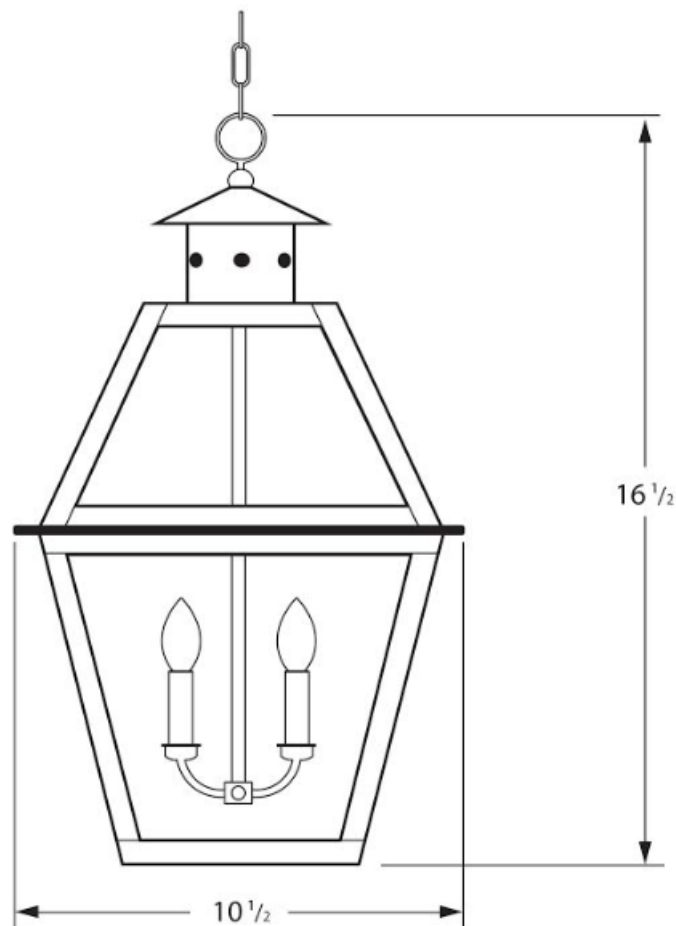

Charleston Series

CH-6

Hanging Pendant

16.5h x 10.5w x 10.5d

*comes with 18" of chain

Canopy:

DAMP

1362 Chuck Dawley Blvd
Mount Pleasant, SC 29464
www.carolinalanterns.com
customerservice@carolinalanterns.com