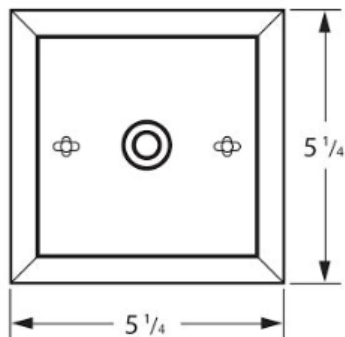

Charleston Series

CH-6

Hanging Pendant

16.5h x 10.5w x 10.5d

*comes with 18" of chain

Canopy:

DAMP

1362 Chuck Dawley Blvd
Mount Pleasant, SC 29464
www.carolinalanterns.com
customerservice@carolinalanterns.com